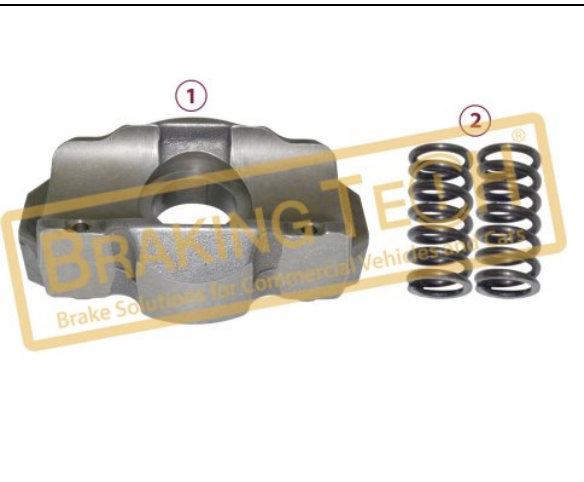

BTW30063

Description :
Caliper Mechanism Body

Application : :
MAXX22,MAN TGX

OEM No :
SerinFren

No	BT No	Information
1	BTT230 x1	Bridge
2	BTY28 x 2	Spring