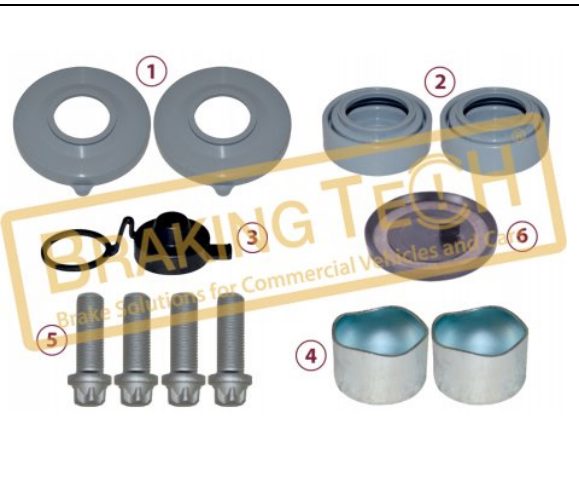

BTM20170

Description :
Caliper Boot & Bolt Set

Application : :
R.V.I.Magnum,Premium,Kerax,IRISBUS,VAN
HOOL,MAN City Bus,VOLVO City Bus,KAROSA,ERF
ECS,ECX

OEM No :
MCK1244, 5001860792, RVI 5001 858 718,
SerinFren

No	BT No	Information
1	BTK34 x 2	Dust Cover
2	BTK44 x 2	Boot
3	BTK51 x 1	Dust Cover
4	BTS15 x 2	Metal Tap Ø44mm x 28mm
5	BTC26 x 4	Screw M16X1.5X40mm
6	BTK52 x 1	Seal