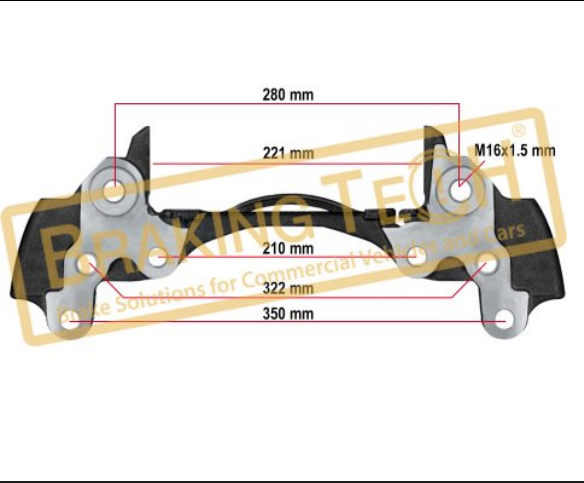

BTC0101122

Description :
Caliper Carrier Maxx22 Arocs(Rear/Right)
Application : :
MAXX22,MAXX22L,MB Type
OEM No :
640 915 745 4, 000 423 2206, A0004232206