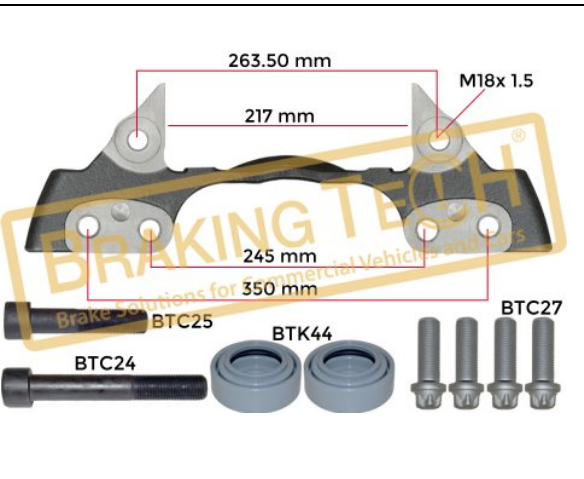

BTC0101200

Description :
Caliper Carrier Meritor(Elsa225)
Application :
ELSA225 Type ROR Axle
OEM No :
68325994, MCK1384