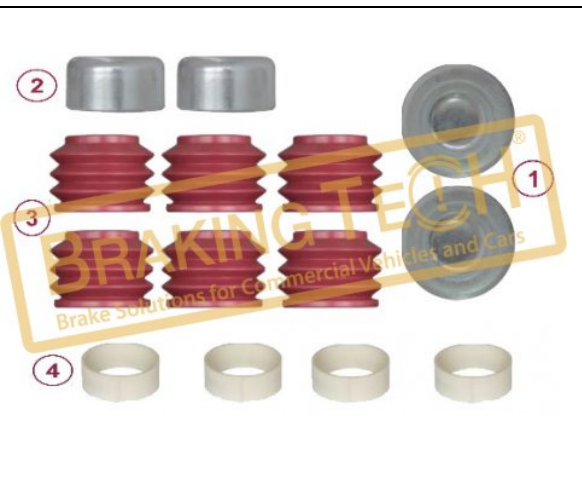

BTH90060

Description :

Caliper Pin Boot-Cap Quick Service Kit

Application :

All MODUL X Calipers

OEM No :

91013, SAF 3434385702, Fruehauf CF104413, SMB M91004202

No	BT No	Information
1	BTS81-01 x 2	Steel Cap Ø56x12,5 mm
2	BTS83 x 2	Metal Cap Ø42x22,5mm
3	BTK113 x 6	Guide Pin Dust Cover
4	BTB27 x 4	Guide Pin Bush