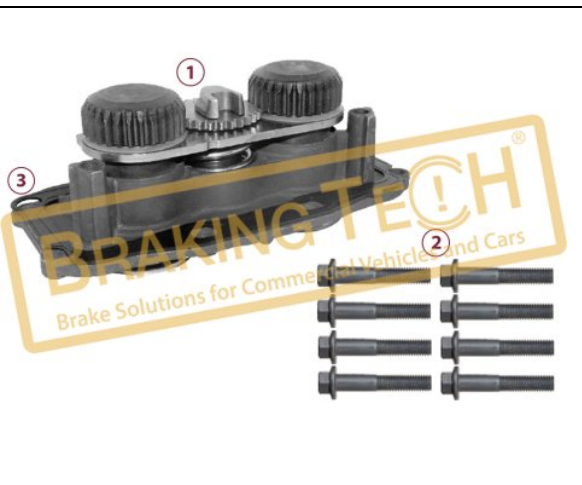

BTM20139

Description :
Caliper Calibration Mechanism Cap Complete

Application :
R.V.I, IRISBUS, VAN HOOL, MAN, VOLVO

OEM No :
BrakingTech

No	BT No	Information
1	BTT290 x1	Calibration Mechanism(Com ...
2	BTK147 x1	Gasket
3	BTC19 x 8	Bolt M8x1,25x45mm