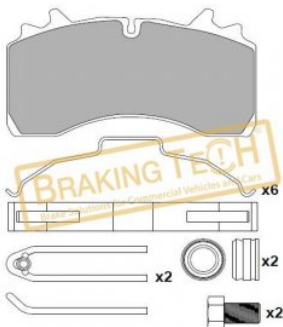

BTF5552023

Description :
Brake Pad Wabco

No	BT No	Information
1	BTF5552023 x	Brake Pad 210,2 x 109,1 x ...

Application :
SAF, For Caliper: WABCO PAN 22-1 Weight: 9,40

OEM No :
3057008400, 3057008401, 0233501309

WVA :
29162