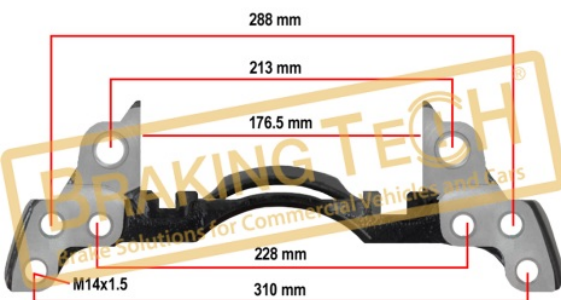

BTC010188

Description :

Caliper Carrier Wabco Right(Pan17.5)

Application :

DAF,IVECO,RVI,MAN,AVIA

OEM No :

81.50804.6355, 81.50804.6087, 81.50804.6071, 81.50804.9071, 81.50804.9087, 81.50804.6089, 1505372, 81.50804.6070, 81.50804.9070, 81.50804.6354, 81.50804.9088, 1505373, 40175050