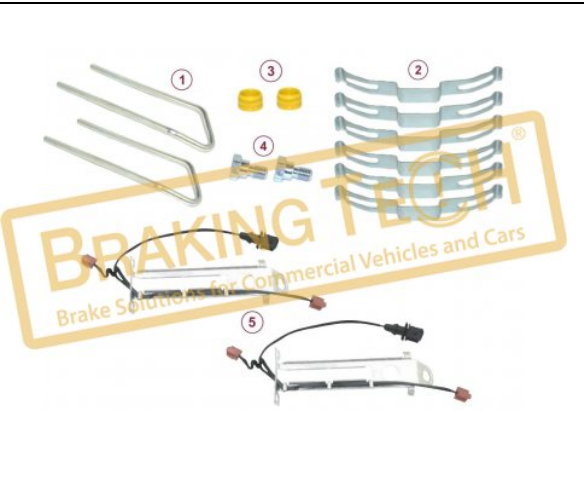

BTW30128

Description :
 Caliper Brake Pad Retainer Set

Application :
 DAF,MAN,OTOKAR,ISUZU,MB,R.V.I.,IVECO

OEM No :
 969900275, 68323004

WVA :
 29141, 29142, 29119

No	BT No	Information
1	BTS130-01 x 2	Pad Retainer 171mm(Length ...
2	BTS131 x 4	Retainer Shield
3	BTC89 x 2	Screw M10x1,25/ 20mm
4	BTK69 x 2	Rubber Tap
5	BTWS8400 x 2	Indicator Cable 375 mm