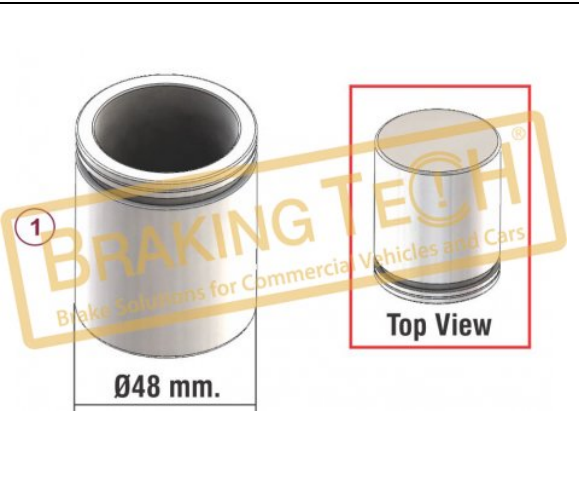

BTG80103

Description :
Brake Caliper Piston

Application : :
Brembo,Iveco Daily 2006 M.Y.35 C14-35 C16-35 C18

OEM No :
42555637, 42555636, 978301

No	BT No	Information
1	BTT515 x 1	Piston 48x38,50x64mm