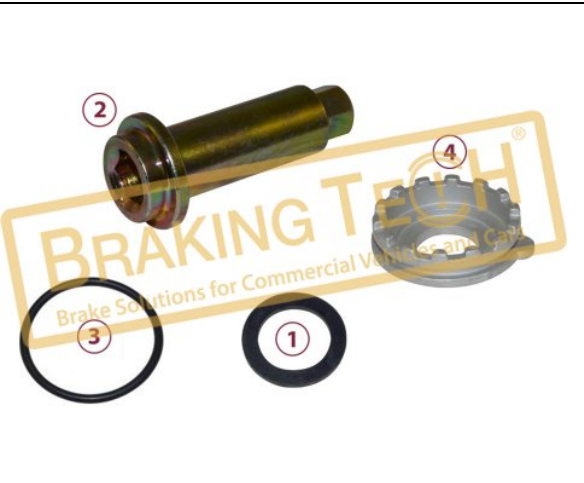

No	BT No	Information
1	BTK90 x 1	
2	BTT259 x 1	Pin oem:68191930-50060184 ...
3	BTK91 x 1	
4	BTT260 x 1	Cap (Thin Thread) 23 Teet ...
5	BTK92 x 1	

BTZ60012

Description :
 Lock Cap Repair Kit (14 Teeth)

Application :
 VOLVO,MAN,PACCAR