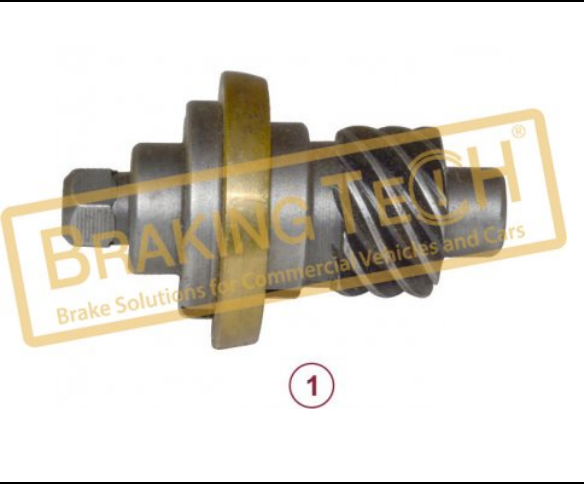

No	BT No	Information
1	BTCN4 x1	Gasket
2	BTK89 x1	Seal 38x47,68x4,80/5,70
3	BTK96 x1	Seal 38x47,68x4,80
4	BTK97 x1	O-Ring
5	BTK98 x2	O-Ring
6	BTK99 x1	O-Ring

BTZ60018

Description :
Pinion (Right) (New Model)