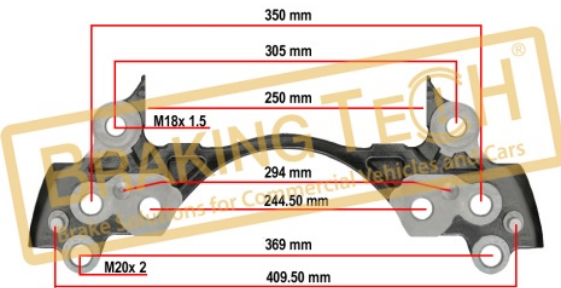

BTC0101106

Description :
Caliper Carrier Meritor(ELSA 225)
Application :
VOLVO (with Pin),RVI Magnum DXI
OEM No :
68325303, MCK1297, MCK1322, 85109886, 5001 866 384