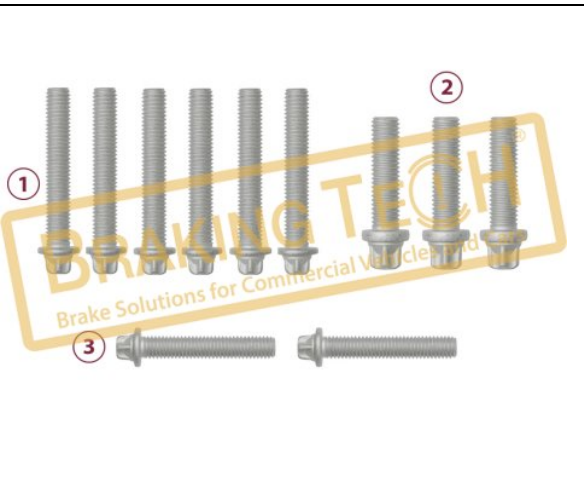

BTK10176

Description :
Carrier Fixing Bolt(60mm)
Application :
Knorr Calipers
OEM No :
SerinFren

No	BT No	Information
1	BTC92 x 1	Screw M16x60x18,90x1,5mm

BTK10196

Description :
Cover Bolts
Application :
Knorr Calipers
OEM No :
TT Ref: CKSK.18.5