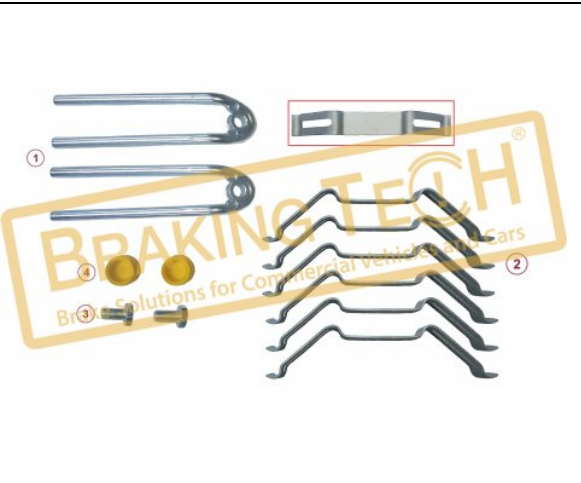

BTW30094

Description :
 Caliper Brake Pad Retainer Kit

Application :
 DAF,MAN,OTOKAR,ISUZU,MB,R.V.I.,IVECO

WVA :
 29126, 29159

No	BT No	Information
1	BTS130-01 x 2	Pad Retainer 171mm(Length ...
2	BTS132 x 6	Retainer Shield
3	BTC89 x 2	Screw M10x 1.50x 20mm
4	BTK69 x 2	Rubber Tap