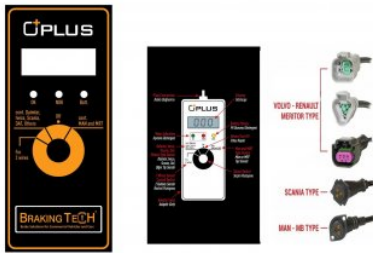

BTA81K002-01

Description :
Potentiometer Tester Knorr Type 2

Application :
Knorr-Bremse diagnostic unit K154433N50,also usefull for wabco maxx and meritor sensors

OEM No :
K154433N50