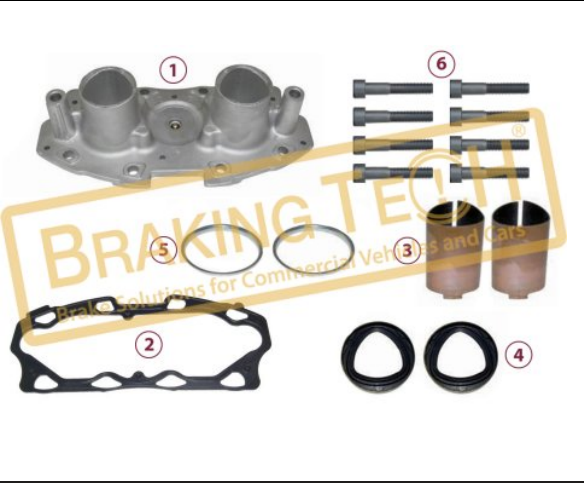

BTM20055-01

Description :
Caliper Calibration Mechanism(Aluminium)

Application :
Volvo,Renault,FORD,ROR

OEM No :
BraKingTech

No	BT No	Information
1	BTT107 x 1	Aluminium Cap (Ball Beari ...
2	BTK37 x 1	Gasket
3	BTS36 x 2	Bush
4	BTK36 x 2	Triangle Seal 52x6,70
5	BTS16 x 2	Ring
6	BTC20 x 8	Screw M8X1.25X45mm