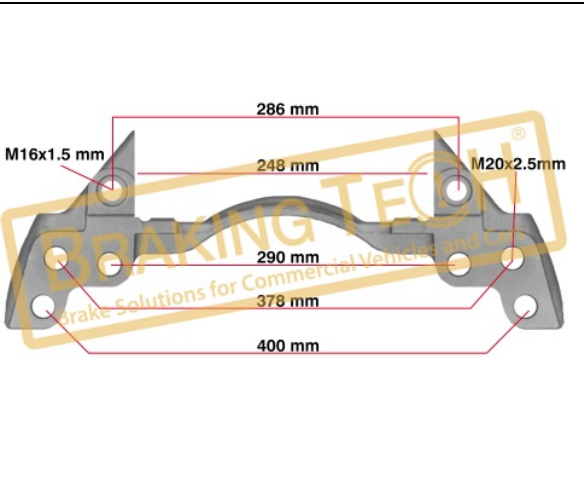

BTC010120

Description :
Caliper Carrier Knorr(SN6-7-SK7)

Application :
22.5"DAF,CF-XF,Scania,(20mmx2.5 mounting)

OEM No :
73355, 73 355, RC73355, CN2E159