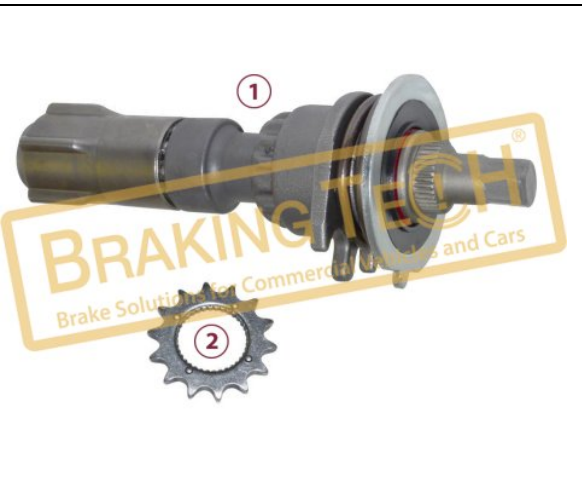

BTK10051

Description :
Caliper Adjusting Mechanism(HeXagon)

Application :
Knorr-Bremse Calipers

OEM No :
MCKSK.10.4, CKSK.10.40

No	BT No	Information
1	BTT68-01 x 1	Adjusting Mechanism
2	BTT75 x 1	Mechanism Gear