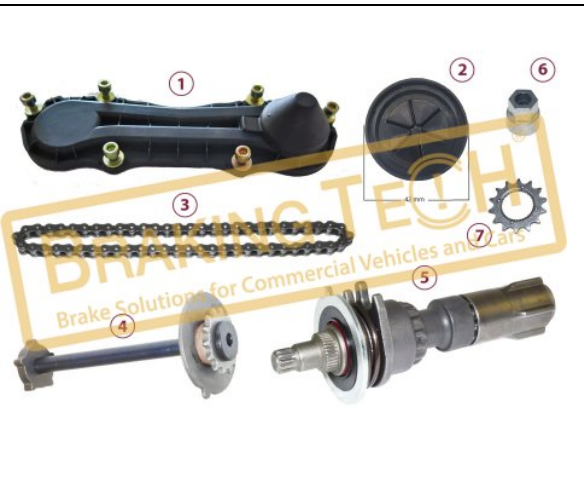

BTK10240

Description :
Caliper Repair Kit (Half Kit)

Application :
Knorr Series

OEM No :
BrakingTech

No	BT No	Information
1	BTP1-01 x 1	Sensor Cover
2	BTK11 x 1	Seal 42 mm
3	BTT81 x 1	Chain 29 Links
4	BTT72 x 1	Adjusting Mechanism
5	BTT68 x 1	Adjuster Mechanism
6	BTT76 x 1	Adjuster Nut
7	BTT75 x 1	Adjuster Gear