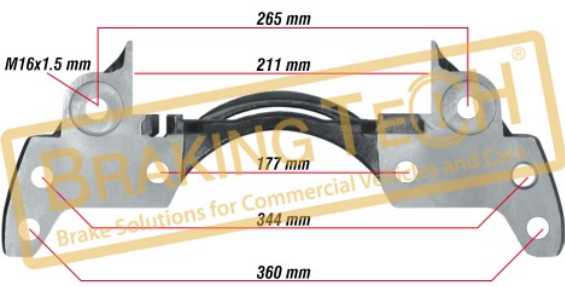

BTC0101118

Description :
Caliper Carrier Wabco L/H(Pan19)
Application :
Pan19,5