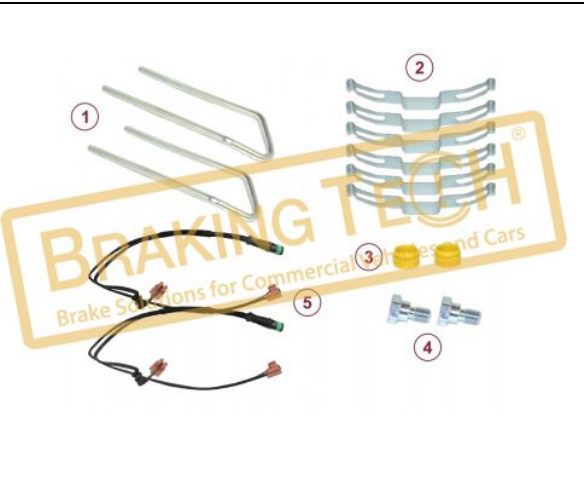

OEM No :
 BrakingTech

No	BT No	Information
1	BTT427 x 1	Lever

BTW30126

Description :
 Caliper Brake Pad Retainer Set

Application :
 R.V.I. Midlum, DAF 45 LF

OEM No :
 SerinFren

WVA :
 29088

No	BT No	Information
1	BTS134 x 2	Pad Retainer
2	BTS135 x 6	Retainer Shield
3	BTK69 x 2	Rubber Tap
4	BTC90 x 2	Screw M10x1,5
5	BTWS5300 x 2	Indicator Cable (370 mm)