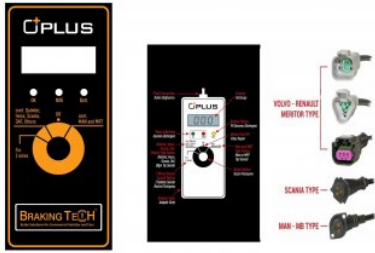

BTA81K002-01

Description :

Potentiometer Tester Knorr Type 2

Application : :

Knorr-Bremse diagnostic unit K154433N50,also usefull for wabco maxx and meritor sensors

OEM No :

K154433N50