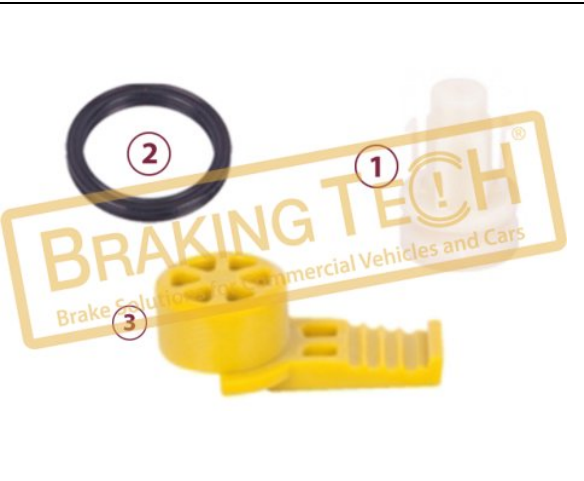

BTS50020-02

Description :
 Caliper Brake Pad Service Kit

Application :
 Haldex DBT22LT

OEM No :
 790-22117

WVA :
 29195, D1583, 29175

No	BT No	Information
1	BTS128 x 2	Pad Retainer
2	BTS127 x 2	Lock Spring
3	BTP43 x 2	Plastic Tap