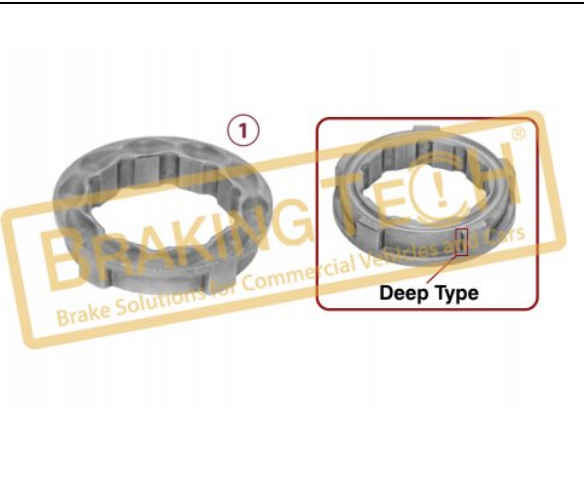

BTS50036

Description :
Caliper Mechanism Bearing House

Application :
GEN II Type

OEM No :
BrakingTech

No	BT No	Information
1	BTT533 x 1	Bearing House (Deep Type)...