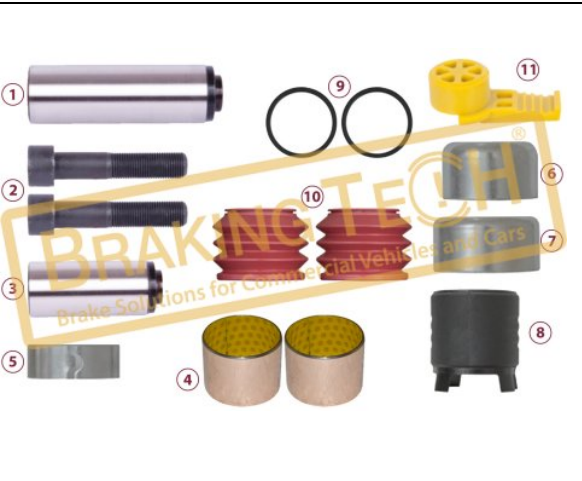

BTS50007

Description :
Caliper Guide and Seal Kit

Application :
KRONE,Gigant,JOST,Kögel,SAF,Schmitz

OEM No :
3434386100, 95397, 03434386100, 3.434.3861.00, 3 434 3861 00, 95054, 550017811, 1964407, 16030004, 703011013, 716080004, JAE 02 504 100 63, 790-95397, 6355949, 550017677, 2092720, 2119425, 2305913, 1173919

No	BT No	Information
1	BTT229 x 1	Guide Pin 35x120mm
2	BTC1 x 2	Screw M16x1.5x80mm
3	BTT228 x 1	Guide Pin 35.5x87mm
4	BTB11 x 2	Bush Ø 35 x 39 / 30 mm
5	BTB26 x 1	Bush Ø39.5 x 36 / 14.5 m ...
6	BTS74 x 1	Metal Cap Ø42 / 26 mm
7	BTS87 x 1	Metal Cap Ø45 / 22 mm
8	BTP45 x 1	Bush (Plastic) 35.7 x 35. ...
9	BTP48 x 2	Plastic Ring
10	BTB80 x 2	Bellow Boot
11	BTP43 x 1	Plastic Tap