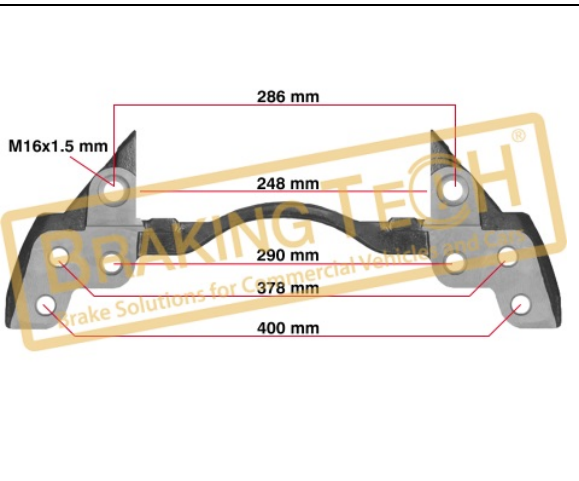

BTC0101204

Description :

Caliper Carrier Knorr(SN7)(L-R/H)

Application :

SN7128, SN7168, SN7138, SN7178, DAF

OEM No :

K001337, K002447, K006433, K011392, K110282, 1612741, 1627247, 1658013, K001336, K002446, K006432, K011391, K110281, 1612740, 1627246, 1658012