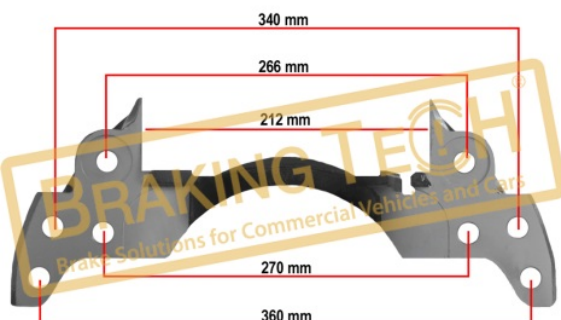

Application :
 SCHMITZ Trailers Axles SCB430W1,D1-6J20

OEM No :
 6402227406

BTC0101116

Description :
 Caliper Carrier Wabco R/H(Pan19)

Application :
 PAN19 Type

BTC0101117

Description :
 Caliper Carrier Wabco L/H(Pan19)
Application : :
 PAN19 Type