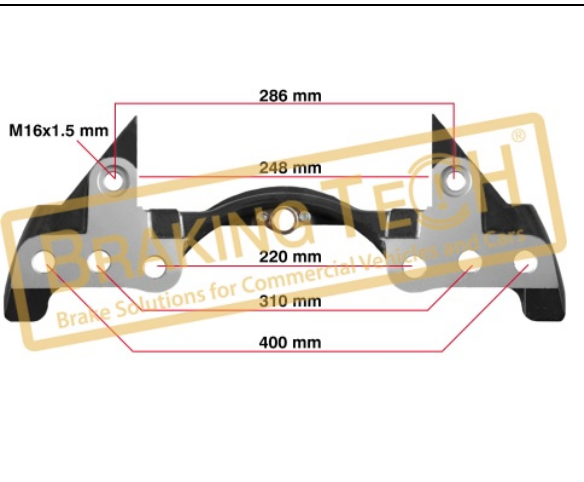

Application :
 SCHMITZ Trailer,Rim 22,5,SAF

OEM No :
 K007475, Z000968

BTC010120

Description :
 Caliper Carrier Knorr(SN6-7-SK7)

Application :
 22.5"DAF,CF-XF,Scania,(20mmx2.5 mounting)

OEM No :
 73355, 73 355, RC73355, CN2E159