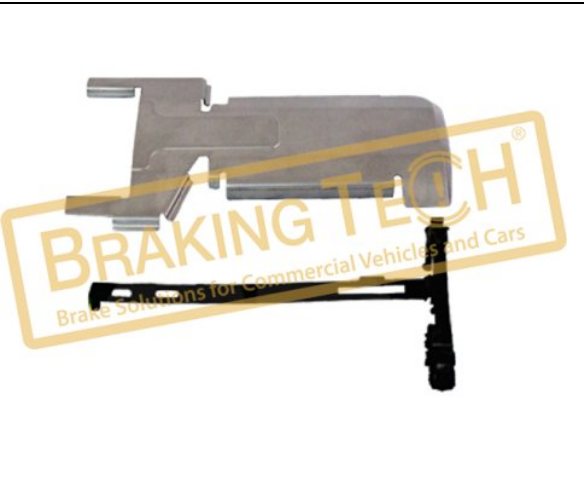

BTK10192

Description :
 Brake Pad Retainer Repair Kit (20mmType)

Application :
 SB6,SB7...

OEM No :
 K000884

BTK10193

Description :
 Brake Pad Retainer Repair Kit (20mmType)

Application :
 SB6,SB7...

OEM No :
 K002311