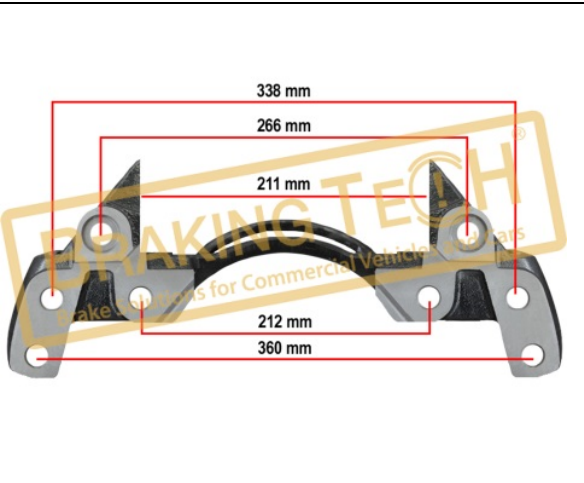

BTC0101100

Description :
 Caliper Carrier Knorr(SK7)

Application :
 Rim 22.5",SAF Axle

OEM No :
 Z019050, K015308, 3 080 0059 00, 3 080 0060 00

BTC0101102

Description :
 Caliper Carrier Knorr(SB6-SN6)

Application : :
 BPW Axle,OTOKAR BUS