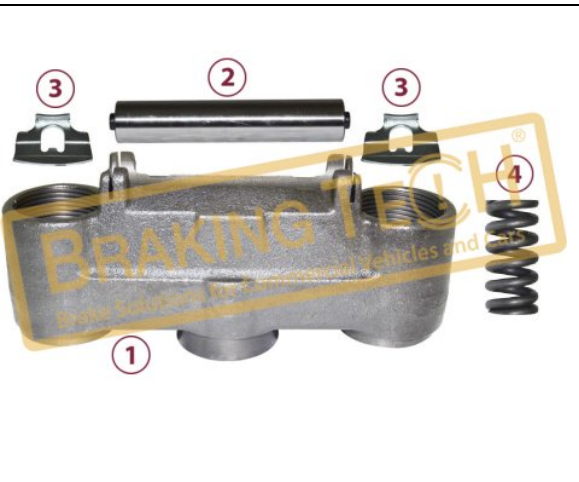

BTK10031

Description :
Caliper Bridge

Application : :
BPW Axles, MERCEDES, KRONE, FRUEHAUF Trailer

OEM No :
BrakingTech

No	BT No	Information
1	BTT61 x 1	Bridge
2	BTT59 x 1	Lever Pin
3	BTT60 x 2	Metal Sheet
4	BTY1 x 1	Bridge Spring

BTK10032

Description :
Caliper Bridge Assembly

Application : :
MERCEDES AXOR ACTROS, BPW Axle

OEM No :
CKSK.17.1

No	BT No	Information
1	BTT61 x 1	Bridge
2	BTT59 x 1	Lever Pin
3	BTT60 x 2	Metal Sheet
4	BTT64 x 2	Calibration Bolt 3 Thread ...
5	BTY1 x 1	Bridge Spring

BTK10033

Description :
Caliper Bridge

Application : :
Mercedes-Benz Onibus, Citaro, SCANIA, MAN

OEM No :
BrakingTech

No	BT No	Information
1	BTT62 x 1	Bridge
2	BTT59 x 1	Lever Pin
3	BTT60 x 2	Metal Sheet

BTK10034