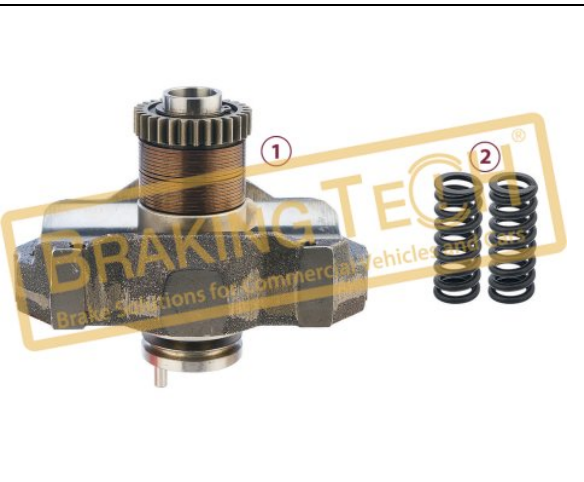

BTW30313

Description :
Caliper Complete Mechanism Set(NEW)

Application : :
VOLVO FL,RENAULT MIDLUM

OEM No :
6403190380

No	BT No	Information
1	BTT458 x 1	Complete Mechanism
2	BTY28 x 2	Spring