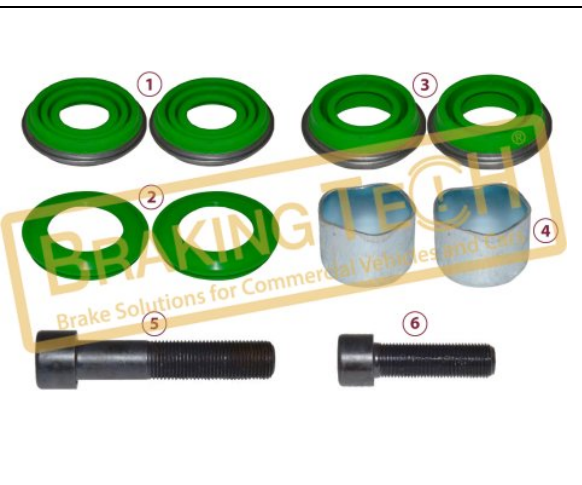

BTM20013

Description :

Caliper Repair Kit(DX195)

Application :

ROR L, M, T M Series

OEM No :

MCK1192, 1034001, 1489991, AMMCK1192, 5021170
886, 98133544AS, 2799674, CF104388

No	BT No	Information
1	BTK26 x 2	Boot
2	BTK27 x 2	Dust Cover
3	BTK28 x 2	Boot
4	BTS14 x 2	Metal Tap Ø 42 / 28 mm
5	BTC1 x 1	Screw M16x1.5x80mm
6	BTC11 x 1	Screw M16X1.5X55mm