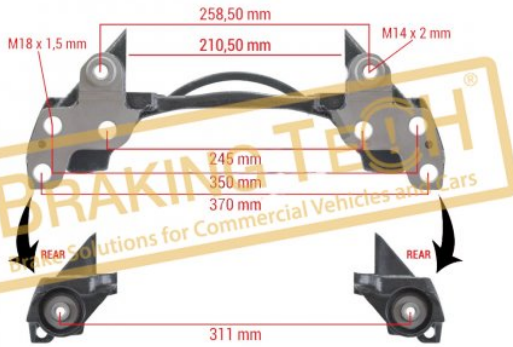

BTC0101220

Description :
Caliper Carrier Haldex(MODUL X)

Application : :
MODUL X ,Trailer Axle 22.5"

OEM No :
BrakingTech