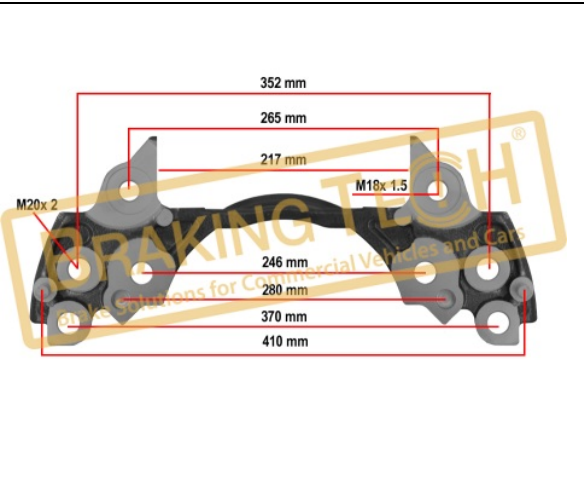

BTC0101139

Description :
Caliper Carrier Meritor Elsa2(With Pin)
Application :
VOLVO FH16
OEM No :
MCK1319, 68327462, 85109887, 5001866988