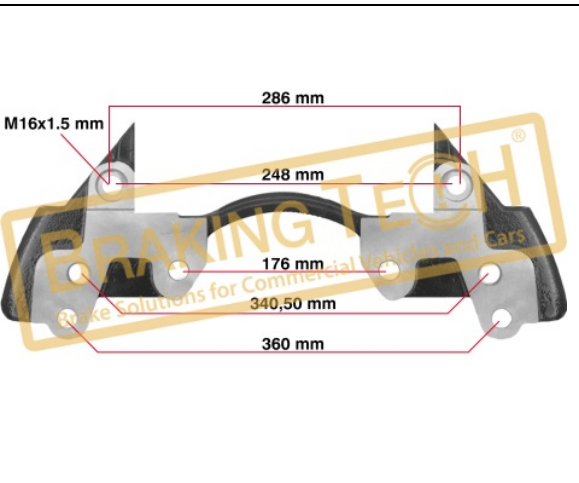

BTC0101203

Description :

Caliper Carrier Knorr(SN7)

Application :

MB Trailer Axle, SCANIA

OEM No :

K001275, A0004212506, 000 421 2506, SP1037103