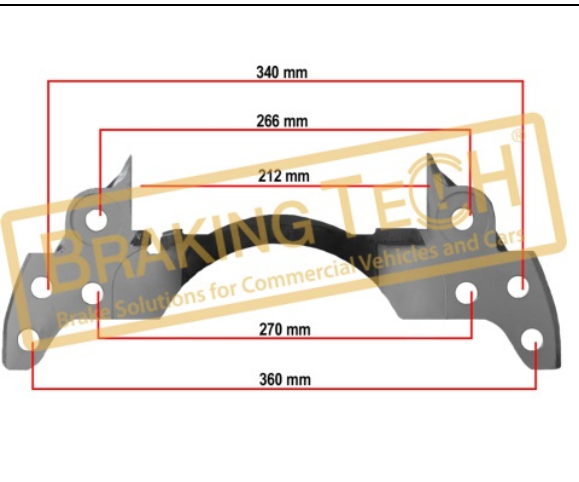

Description :
 Caliper Carrier Knorr(SN7)

Application :
 SCHMITZ Trailer,Rim 22,5,SAF

OEM No :
 K007475, Z000968

BTC0101116

Description :
 Caliper Carrier Wabco R/H(Pan19)

Application :
 PAN19 Type

BTC0101117