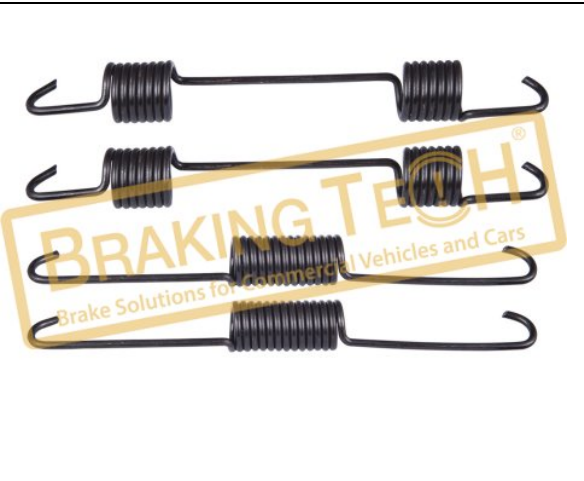

BTI71631

Description :
Return Spring Kit

Application :
TRAKKER-TECH-STAR, Ø 410 SIMPLEX

OEM No :
93161627, RBSK2128.M, 93162113, RBSK2128, 2258F1306S, 2258D1122S