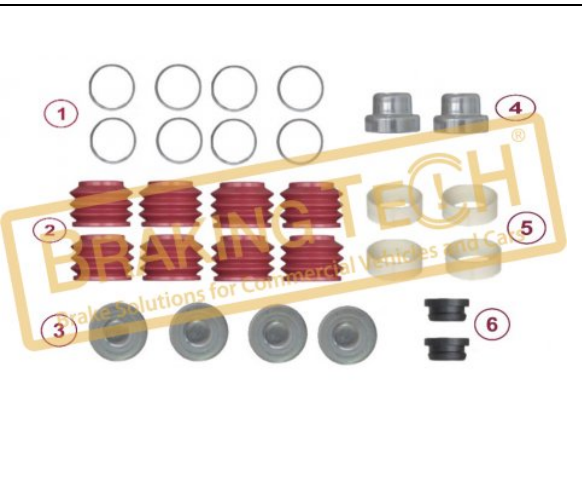

BTH90061

Description :

Caliper Pin Boot-Cap Quick Service Kit

Application :

All MODUL X Calipers

OEM No :

89723, 87680, SAF 3434385401, 03434385401, 3434385700, SMB M91004201, M91004301, Fruehauf CF103854

No	BT No	Information
1	BTS80 x 8	Dust Cover Retainer Ø39, ...
2	BTK113 x 8	Guide Pin Dust Cover
3	BTS81-01 x 4	Steel Cap Ø56x12,5 mm
4	BTS86 x 2	Steel Cap Ø57,5x40,5 mm
5	BTB27 x 4	Guide Pin Bush
6	BTP52 x 2	Plug