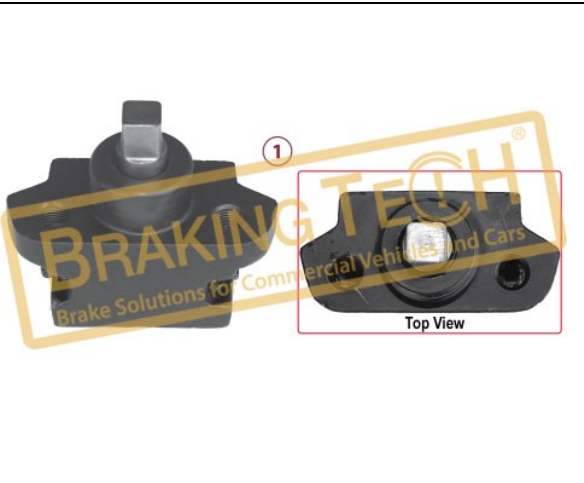

BTG80090

Description :
Handbrake Adjuster

Application :
Land Rover,110 DEFENDER,Transfer box brake shoe

OEM No :
STC244, Lt230, STC244.L8