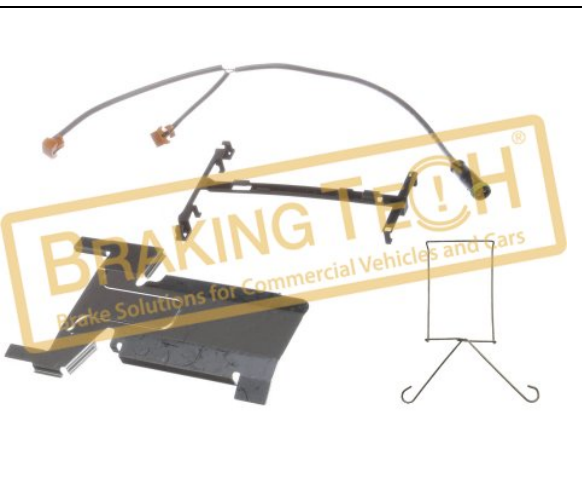

BTK10200

Description :
Brake Pad Wear Sensor Repair Kit

Application :
MAN Neoplan,Schmitz,ST7

OEM No :
K008486, K008487, 81.50822 6028, K010984, K000683, K000684, K000938, K057288K50, K000937