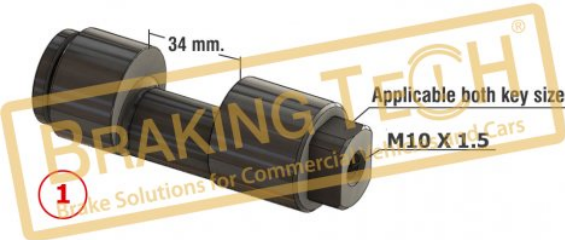

Application :
Hydraulic Type-Iveco Euro CityBus
4,LRG612/LRG613,Volvo FL4-6

OEM No :
SP8570, SJ1032

BTG80002-01

Description :
Shaft Setting Brembo

No	BT No	Information
1	BTT433 x1	Setting Shaft

Application :
Brembo Type