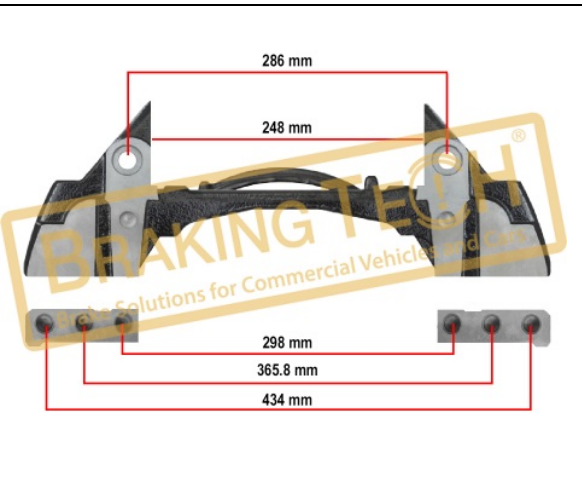

BTC0101990

Description :
Caliper Carrier Knorr(SN7)

Application :
SN7, BPW Axle 22,5

OEM No :
K004680, 2379696, 01.303.88.57.0