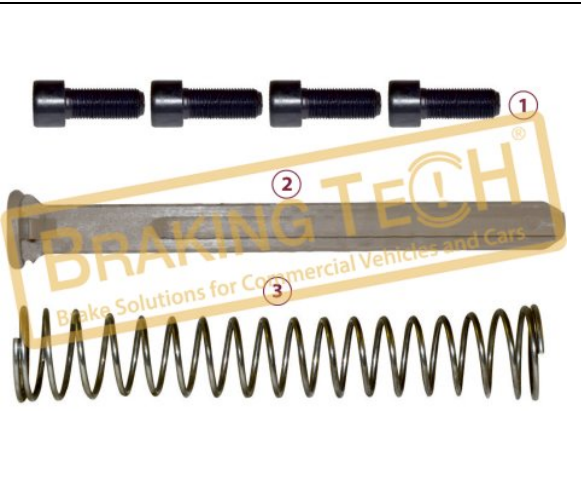

No	BT No	Information
1	BTP37 x 1	Plastic Indicator
2	BTY16 x 1	Spring Ø14 x 80 mm

BTM20216

Description :
 Caliper Brake Pad Wear Assembly

Application :
 MAN,RVI,VOLVO

OEM No :
 SerinFren

No	BT No	Information
1	BTP38 x 1	Pin
2	BTY16 x 1	Spring