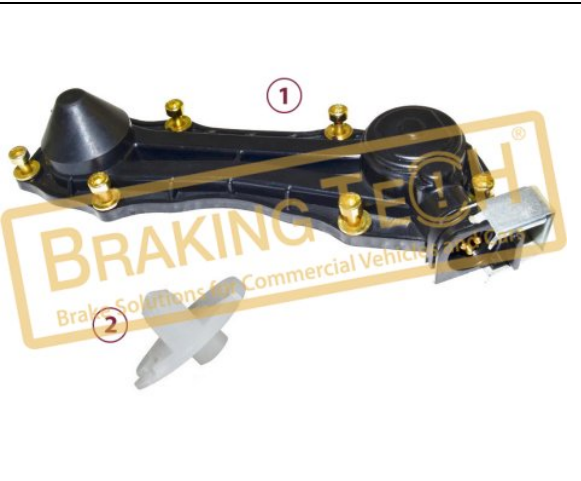

No	BT No	Information
1	BTP5 x1	Sensor Cover

BTK10069-01

Description :
 Caliper Sensor Cover NeW (Blank)

Application : :
 SCANIA,IVECO STRALIS,DAF

OEM No :
 BrakingTech

No	BT No	Information
1	BTP5-01 x1	Sensor Cover(Plastic)

BTK10069-C

Description :
 Caliper Plastic Cover Clips

Application : :
 Knorr Calipers

OEM No :
 BrakingTech

No	BT No	Information
1	BTS110 x1	Metal Clips

BTK10070

Description :
 Caliper Sensor Cover (2 Wires-Scania-DAF-Iveco)