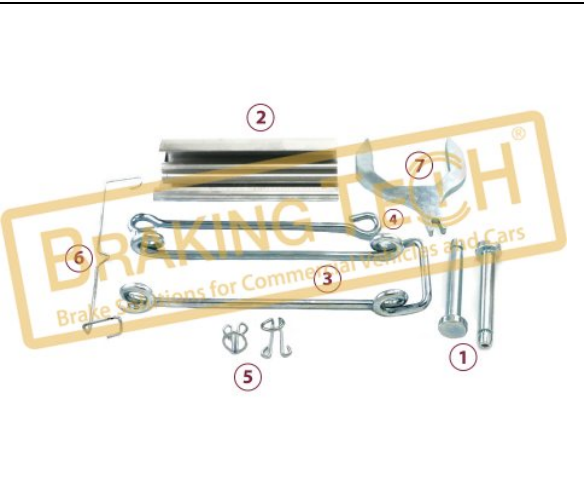

BTI71642

Description :
Caliper Brake Pad Retainer Repair Kit

Application :
IVECO TECH-STAR,CURSOR

OEM No :
93161560, 93161559, KN 381.419, 381419, 381422

No	BT No	Information
1	BTT444 x 2	Locking Pin
2	BTSI26 x 1	Locker
3	BTY43 x 1	Spring
4	BTY44 x 1	Spring
5	BTY45 x 2	Locking Spring
6	BTY46 x 1	Spring
7	BTT445 x 1	Fork