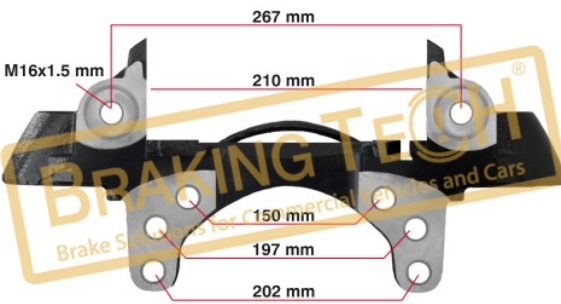

BTC0101114

Description :
Caliper Carrier Maxx22T R/H

Application :
SCHMITZ Trailers Axles SCB430W1,D1-6J20

OEM No :
6402227406