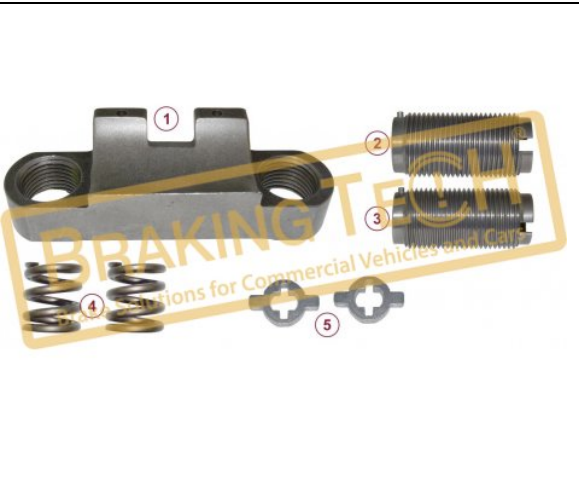

BTW30054

Description :
Caliper Bridge Assembly

Application : :
RVI Midlum 14T, DAF LF55

OEM No :
40 225 004, 40 225 003

No	BT No	Information
1	BTT206 x 1	Bridge
2	BTT207 x 1	Calibration Bolt (Right) ...
3	BTT208 x 1	Calibration Bolt (Left)
4	BTY25 x 2	Spring
5	BTT209 x 2	Locking Shim