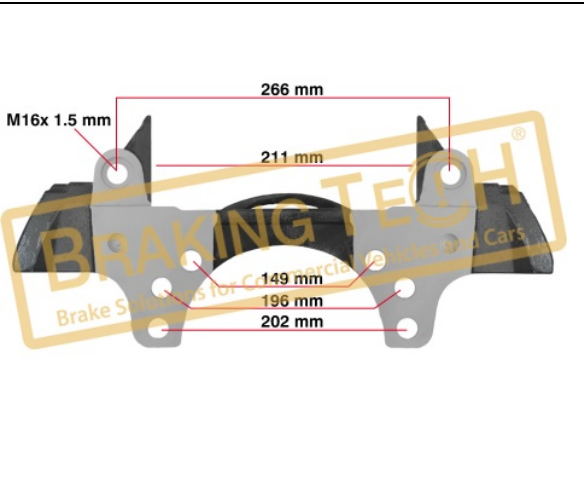

BTC010115

Description :
Caliper Carrier Knorr(SN7)

Application :
SCHMITZ Trailer,Rim 22,5,SAF

OEM No :
K007475, Z000968