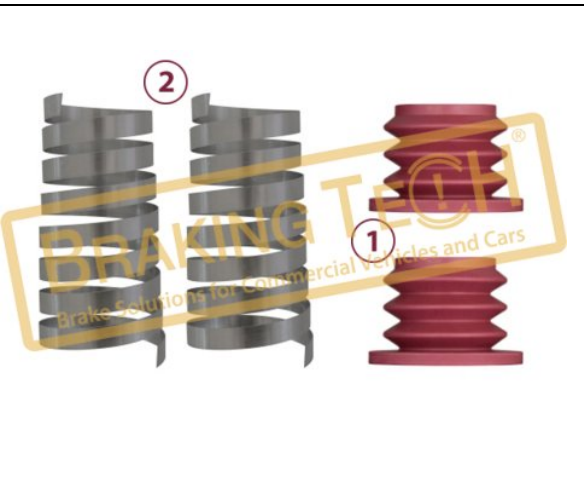

BTH90043

Description :
Caliper Dust Cover & Spring Repair Kit

Application :
MODUL X-GEN 2 Type

OEM No :
89794, 94662, 91011, SAF 3434385202, SMB M91002503, Fruehauf CF104411

No	BT No	Information
1	BTK118 x 2	Tappet Dust Cover 67mm
2	BTY35 x 2	Protection Spring