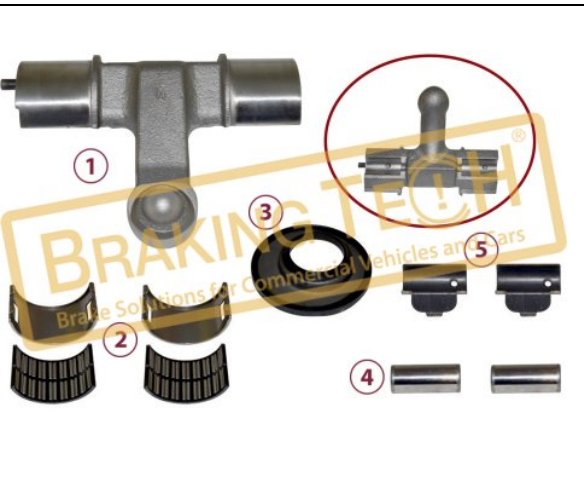

BTM20131

Description :
Caliper Lever Repair Kit (Right)

Application :
VOLVO FL,FL6 H

OEM No :
SJ4097, MCK1399, 85109976, 3092259, 21109754

No	BT No	Information
1	BTT159 x 1	Lever
2	BTR10 x 4	Roller Bearing
3	BTK39 x 1	Eccentric Seal
4	BTT154 x 2	Pin
5	BTS40 x 2	Lever Bearing