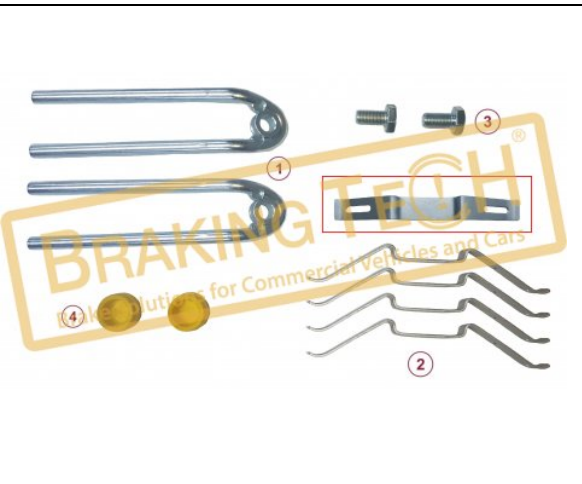

BTW30093

Description :

Caliper Brake Pad Retainer Set

Application ::

DAF,MAN,OTOKAR,ISUZU,MB,R.V.I.,IVECO,OPTARE

OEM No :

969900275, 68323004

WVA :

29141, 29142, 29119

No	BT No	Information
1	BTS130-01 x 2	Pad Retainer 171mm(length ...
2	BTS131 x 4	Retainer Shield
3	BTC89 x 2	Screw M10x1,25/ 20mm
4	BTK69 x 2	Rubber Tap