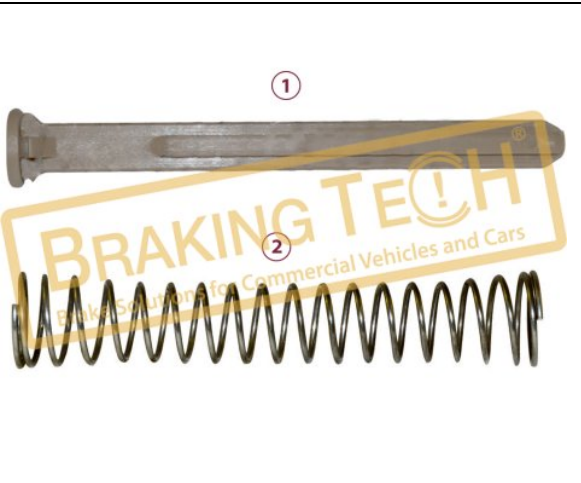

No	BT No	Information
1	BTP37 x 1	Plastic Indicator
2	BTY16 x 1	Spring Ø14 x 80 mm

BTM20216

Description :
 Caliper Brake Pad Wear Assembly

Application :
 MAN,RVI,VOLVO

OEM No :
 SerinFren

No	BT No	Information
1	BTP38 x 1	Pin
2	BTY16 x 1	Spring