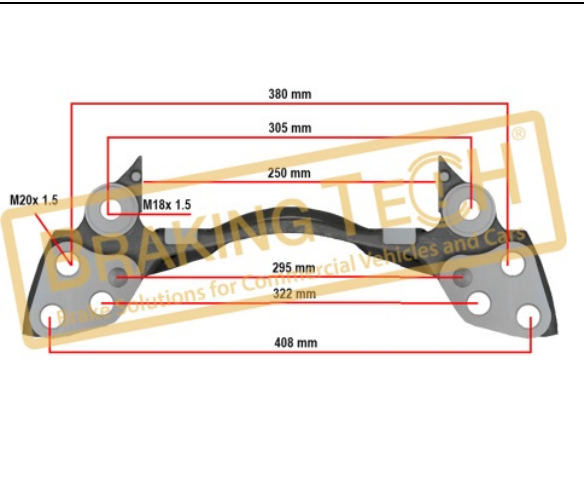

BTC0101136

Description :
Caliper Carrier Meritor(Elsa225)
Application :
Ford Cargo
OEM No :
68326153