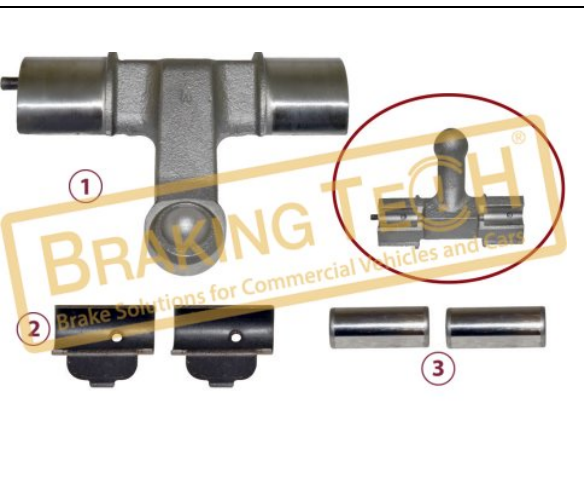

BTM20133

Description :
Caliper Lever (Right)

Application :
VOLVO FL,FL6 H

OEM No :
SerinFren

No	BT No	Information
1	BTT159 x 1	Lever
2	BTS40 x 2	Lever Bearing
3	BTT154 x 2	Pin