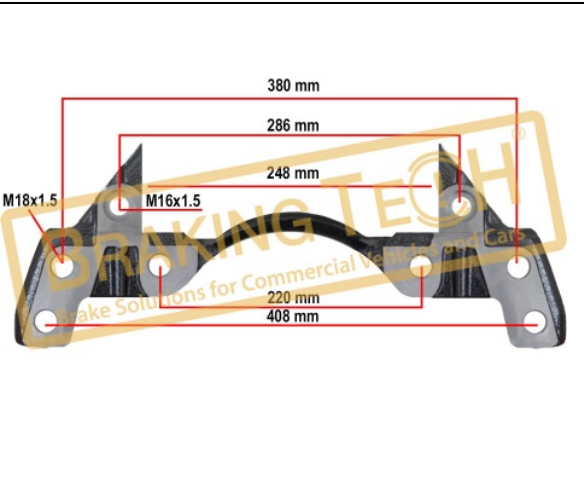

BTC0101103

Description :
Caliper Carrier Knorr(SB7-SN7)

Application : :
MAN TGA 18.430,Rim 22.5"

OEM No :
K001278, K001278BXW