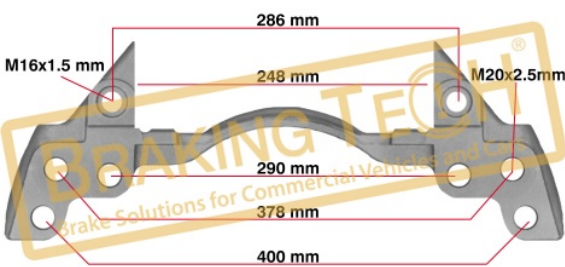

BTC0101120

Description :
 Caliper Carrier Knorr(SN6-7-SK7)
Application :
 22.5" DAF, CF-XF, Scania, (20mmx2.5 mounting)
OEM No :
 73355, 73 355, RC73355, CN2E159

BTC0101121

Description :
 Caliper Carrier Meritor(Elsa225-EX225)
Application :
 ROR Axle, 22.5", 201/202 calipers
OEM No :
 3215G1593