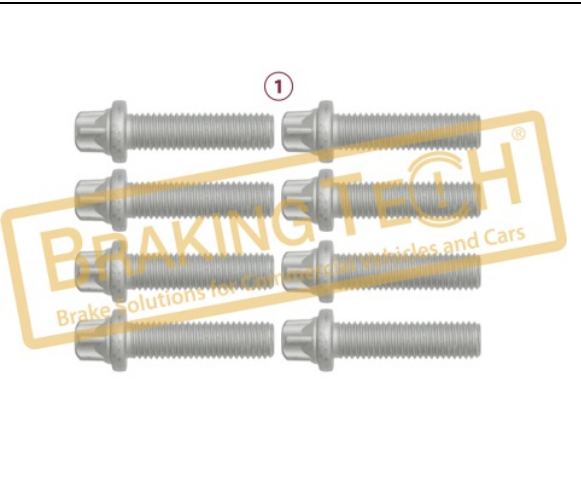

BTC0101926

Description :
Caliper Cover Bolt Kit

No	BT No	Information
1	BTC99 x 8	Bolt M14 x 2 x 52 mm

Application :
SB Series

OEM No :
SerinFren