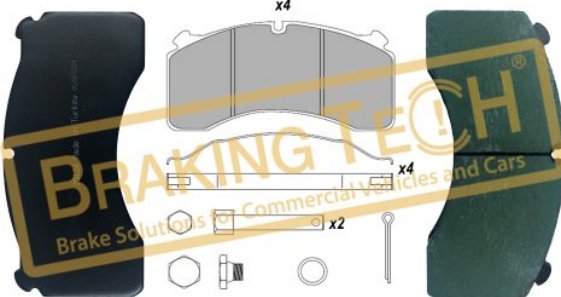

BTF5552034

Description :

Brake Pad Meritor

No	BT No	Information
1	BTF5552034 x	Brake Pad 205,4 x 102 x 2 ...

Application : :

R.O.R., For Caliper: MERITOR DX195 Weight: 7,00

OEM No :

15224835, MDP1314, MDP5076

WVA :

29124, 29155