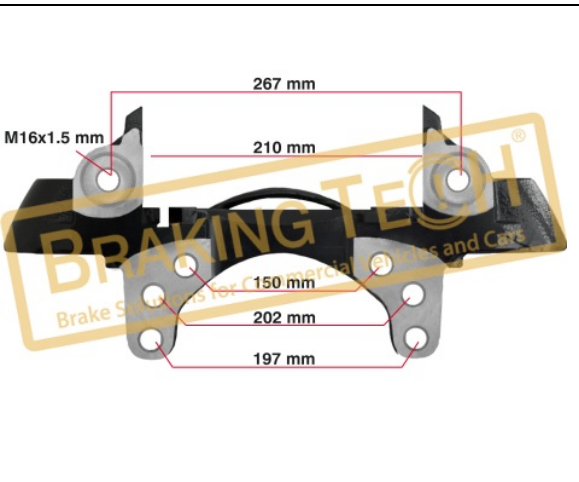

OEM No :
 MCK1185, 68323215

BTC0101112

Description :
 Caliper Carrier Knorr(SB7-SN7)

Application :
 MB BUS CONNECTO, ZF Axle 22.5", BMC Bus

OEM No :
 K001529, K001530, 0004213706, 0004213806

BTC0101113

Description :
 Caliper Carrier Maxx22T L/H