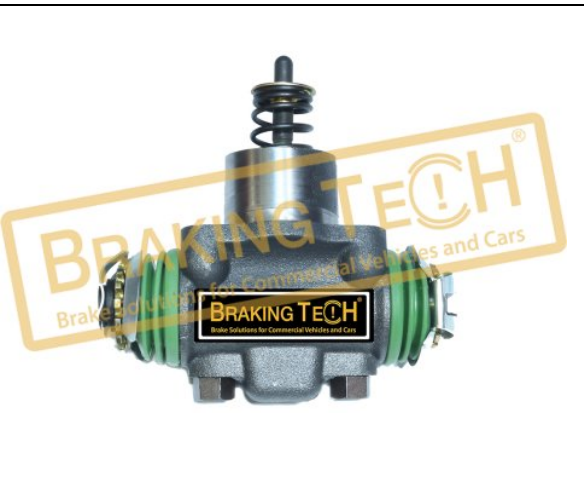

BTM20982

Description :
Brake Expander MAN

Application : :
Lucas Meritor (OE), MAN L2000

OEM No :
81500006242, 81.5000.6242, 68191649, 81500006230, 81.500.006.230, 5000823231