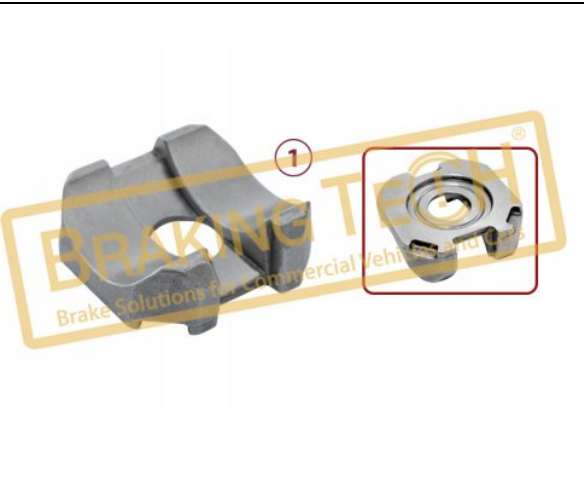

BTS50034

Description :
Caliper Lever Bearing House

Application :
GEN II Type

OEM No :
BrakingTech

No	BT No	Information
1	BTT531 x 1	Bearing House