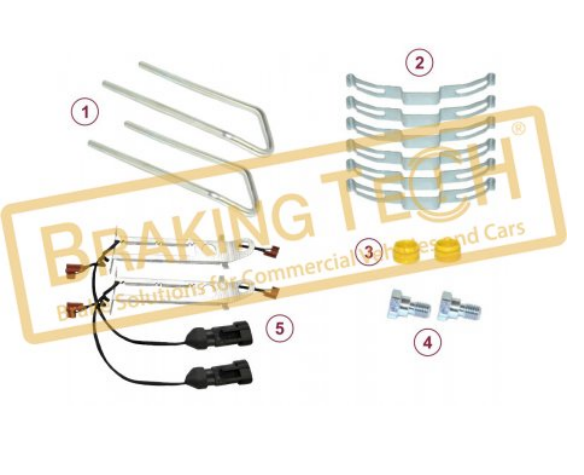

OEM No :
 BrakingTech

No	BT No	Information
1	BTT427 x 1	Lever

BTW30126

Description :
 Caliper Brake Pad Retainer Set

Application :
 R.V.I. Midlum, DAF 45 LF

OEM No :
 SerinFren

WVA :
 29088

No	BT No	Information
1	BTS134 x 2	Pad Retainer
2	BTS135 x 6	Retainer Shield
3	BTK69 x 2	Rubber Tap
4	BTC90 x 2	Screw M10x1,5
5	BTWS5300 x 2	Indicator Cable (370 mm)