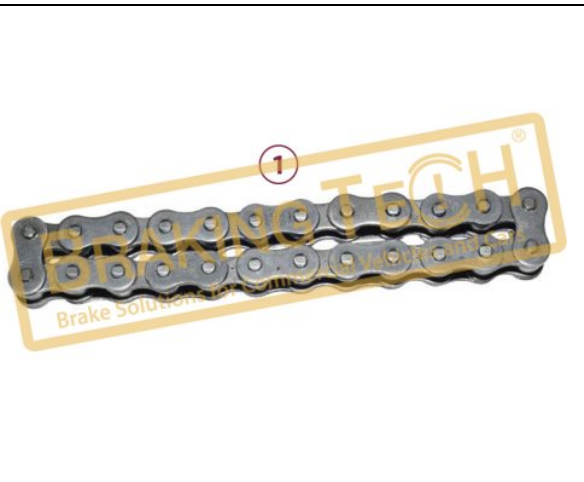

BTK10062

Description :
Caliper Chain(12 Links)

Application :
MERCEDES, GIGANT, MAN

OEM No :
CKSK.12

No	BT No	Information
1	BTT79 x 1	Chain 12 Links