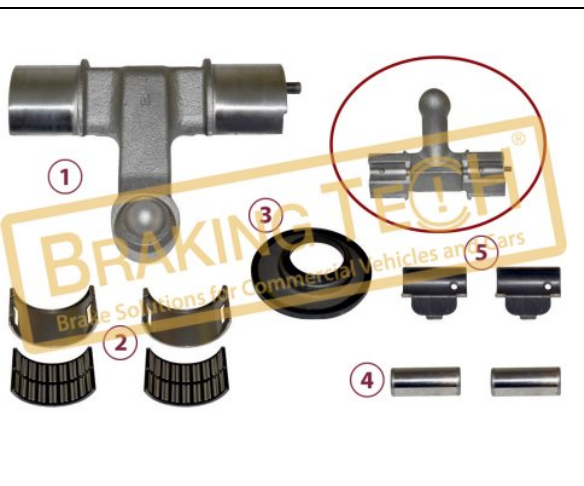

BTM20130

Description :
Caliper Lever Repair Kit (Left)

Application :
VOLVO FL,FL6 H

OEM No :
SJ4096, 85109975, 21109753, MCK1398, 3092258

No	BT No	Information
1	BTT158 x 1	Lever
2	BTR10 x 4	Roller Bearing
3	BTK39 x 1	Eccentric Seal
4	BTT154 x 2	Pin
5	BTS40 x 2	Lever Bearing