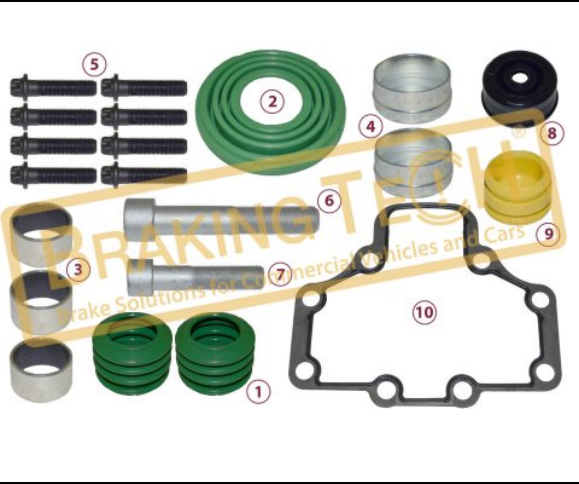

BTW30033

Description :
Caliper Repair Kit

Application :
DAF, MAN, OTOKAR, Mercedes BENZ, R.V.I., IVECO, OPTARE

OEM No :
12999580VT, 81.50822.6003, 1517407, 81508226003

No	BT No	Information
1	BTK72 x 2	Boot
2	BTK67 x 1	Boot
3	BTB21 x 3	Bush 34 x 30 x 20 mm
4	BTS60 x 2	Metal Tap Ø 34 / 17 mm
5	BTC41 x 8	Screw M10x1x40mm
6	BTC21 x 1	Screw M16x1.5x87mm
7	BTC2 x 1	Screw M16X1.5X70mm
8	BTK68 x 1	Seal
9	BTK69 x 1	Rubber Tap
10	BTCN3 x 1	Gasket