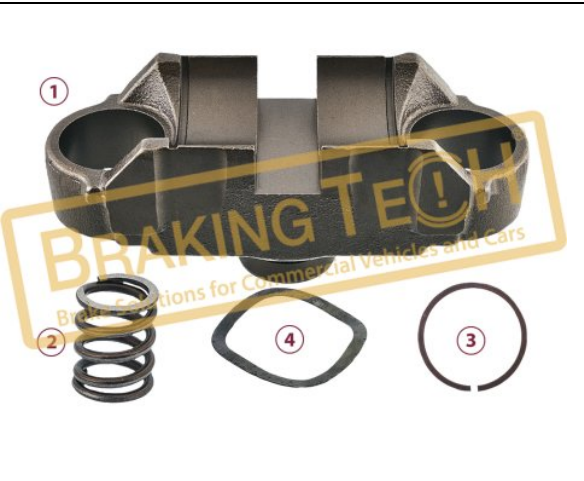

BTH90042

Description :
Caliper Bridge Mechanism Shield Plate

Application :
SMB Axle,DANA Axle,GIGANT Axle,VOLVO,RENAULT

OEM No :
BrakingTech

No	BT No	Information
1	BTT334 x 1	Bridge Assembly
2	BTY34 x 1	Spring
3	BTS100 x 1	Circlips
4	BTS88 x 1	Washer