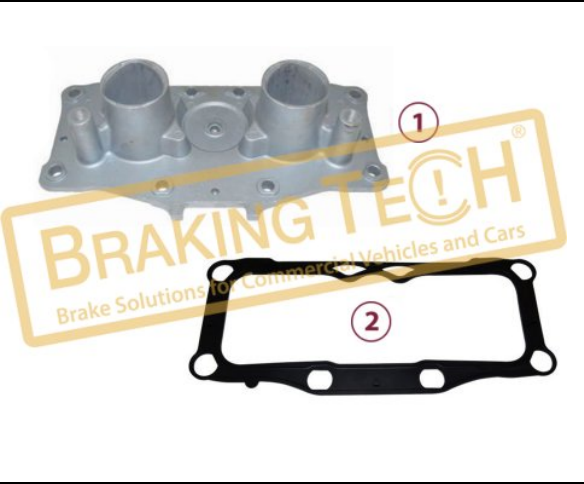

BTM20053-02

Description :
Caliper Calibration Aluminium Cap

Application : :
R.V.I, IRISBUS, VAN
HOO, MAN, VOLVO, KAROSA, ERF

OEM No :
CMSK.7.5

No	BT No	Information
1	BTT105 x 1	Aluminium Cap (Ball Beari ...
2	BTK35 x 1	Gasket