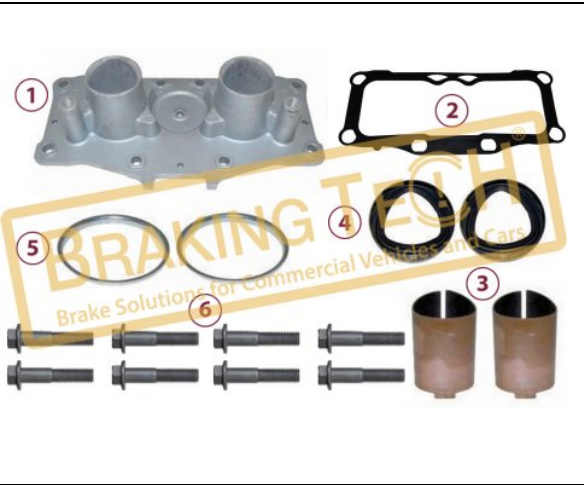

BTM20053-01

Description :
Caliper Calibration Mechanism

Application : :
R.V.I, IRISBUS, VAN
HOO, MAN, VOLVO, KAROSA, ERF

OEM No :
68324625

No	BT No	Information
1	BTT105 x 1	Aluminium Cap (Ball Beari ...
2	BTK35 x 1	Gasket
3	BTS36 x 2	Bush
4	BTK36 x 2	Triangle Seal 52x6,70
5	BTS16 x 2	Ring
6	BTC19 x 8	Screw M8X1.25X45mm