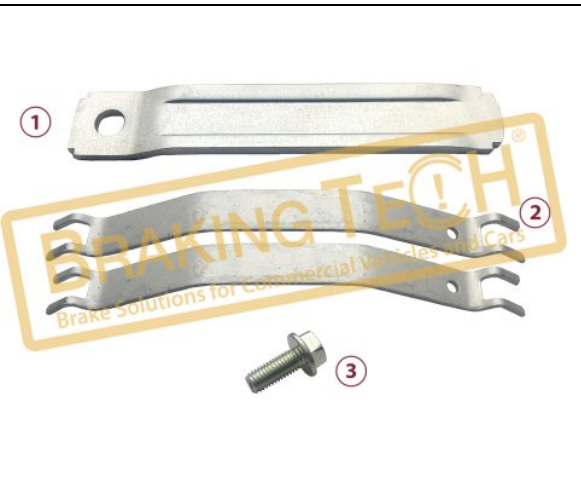

BTH90058-01

Description :
 Disc Brake Pad Retainer Kit

Application :
 ModulX,Mark,DB22LT

OEM No :
 790-94897, 79094897, 91216, S-30560-8, S-30560-12

No	BT No	Information
1	BTT343 x 1	Pad Retainer
2	BTSI41-02 x 2	Pad Spring
3	BTC74 x 1	Retainer Bolt M10x1,5/25m ...