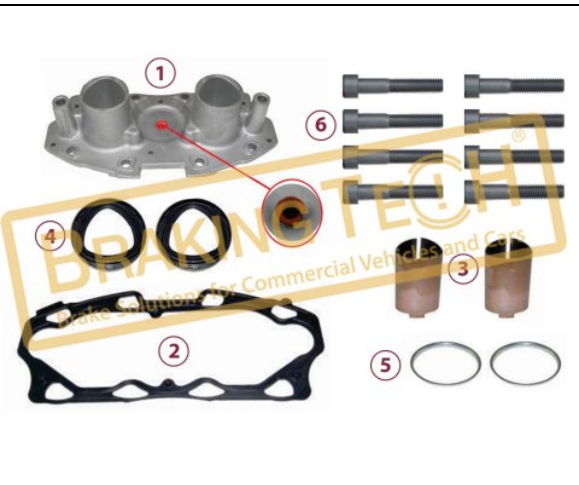

BTM20056-01

Description :
Caliper Calibration Mechanism(With Centre Bushing)

Application :
Volvo, Renault, ROR

OEM No :
SerinFren

No	BT No	Information
1	BTT107-01 x 1	Aluminium Cap (with BTB25 ...
2	BTK37 x 1	Gasket
3	BTS36 x 2	Bush
4	BTK36 x 2	Triangle Seal 52x6,70
5	BTS16 x 2	Ring
6	BTC20 x 8	Screw M8X1.25X45mm