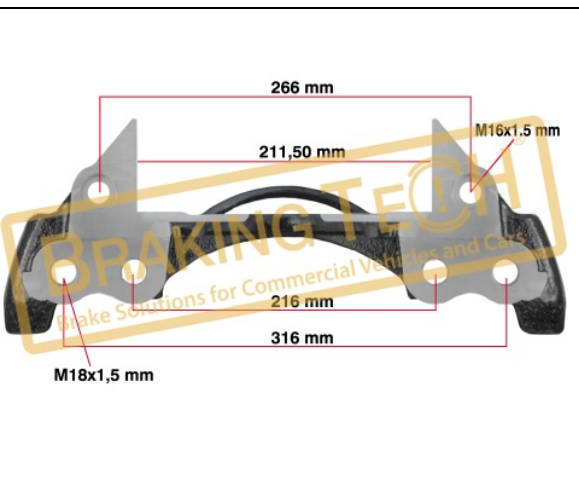

BTC0101201

Description :
Caliper Carrier Knorr(SN6)

Application : :
SN6,SCHMITZ,SAF Jumbo 19.5"

OEM No :
K015378, Z019053