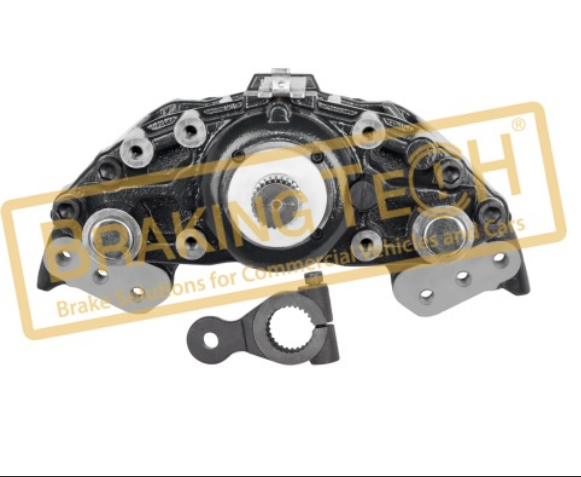

BTM0101130

Description :
Caliper Complete Meritor Front L/H(D3)
Application :
D3, Mercedes 403 Bus, LRG532, Reman. by BT
OEM No :
A0014203901