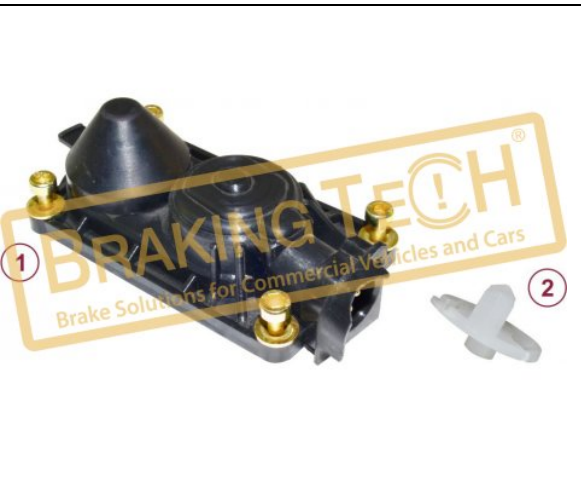

BTK10082

Description :
Caliper Sensor Cover (2 Wires)

Application :
MAN,MERCEDES

OEM No :
BrakingTech

No	BT No	Information
1	BTP18 x1	Sensor Cover
2	BTP21 x1	Clips Ø5,3mm