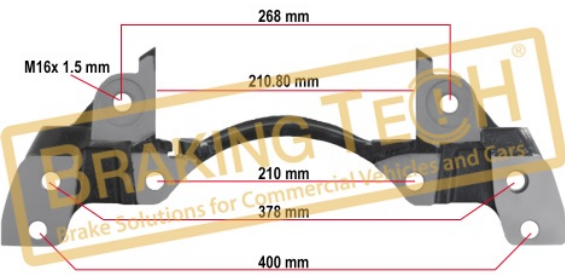

BTC010190

Description :
Caliper Carrier Wabco L/H(Pan22)

Application :
SMB,SAE,GIGANT,SAF

OEM No :
40 195 017, 40 195 001, 3.080.0033.20, 3.080.0019.01, 14 174 188