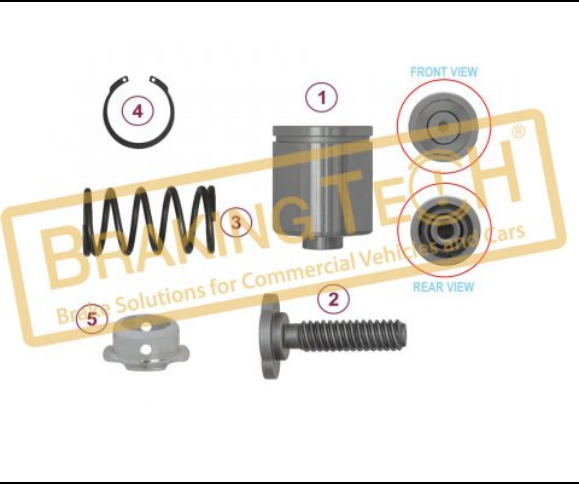

BTG80104-01

Description :
Caliper Piston Complete

Application : :
IVECO Cargo,VOLVO FL4 FL6,OPTARE Metrorider Bus

OEM No :
68320294, 1698208, 68032190, 68032191, 68032206, 68032207, 68032198, 68032199, SJ1214, SJ1092, SJ1091

No	BT No	Information
1	BTT404 x 1	Piston Ø58x63,40(length) ...
2	BTT448 x 1	Adjusting Bolt Ø65 mm
3	BTY47 x 1	Spring
4	BTSK15 x 1	Circlip
5	BTS147-01 x 1	Metal Housing Ø58