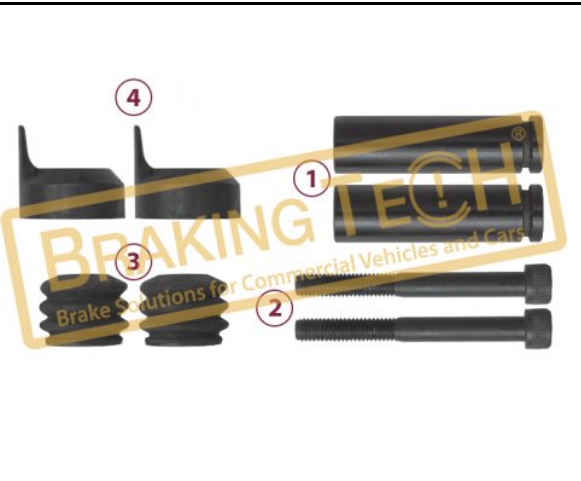

BTI71004

Description :
Caliper Repair Kit

Application :
IVECO 42536172/173/174/175,DAILY CITY 2000-35C9/11/13-35S9/11/13/15-50C11/13/15,NISSAN ATLEON 120 2003,RENAULT MASCOT 90-110 3,5 E 5TONNES

OEM No :
93162193, 440009X187

No	BT No	Information
1	BTT354 x 2	Guide Pin Ø18x63 mm
2	BTC109 x 2	Screw M8x70 mm
3	BTK132 x 2	Boot
4	BTK133 x 2	Rubber Cap