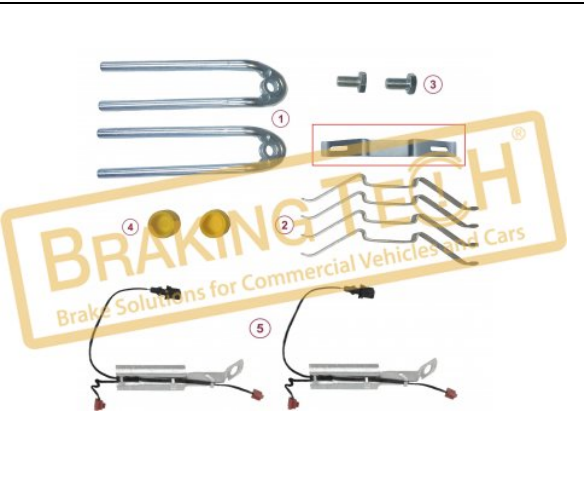

BTW30128

Description :
Caliper Brake Pad Retainer Set

Application :
DAF,MAN,OTOKAR,ISUZU,MB,R.V.I.,IVECO

OEM No :
969900275, 68323004

WVA :
29141, 29142, 29119

No	BT No	Information
1	BTS130-01 x 2	Pad Retainer 171mm(Length ...
2	BTS131 x 4	Retainer Shield
3	BTC89 x 2	Screw M10x1,25/ 20mm
4	BTK69 x 2	Rubber Tap
5	BTWS8400 x 2	Indicator Cable 375 mm