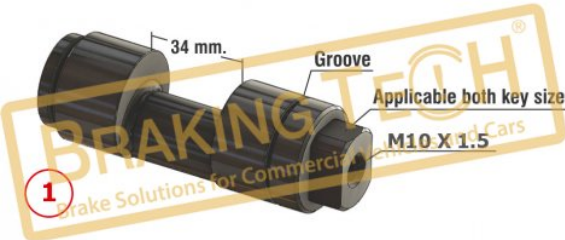

BTG80002-01

Description :
Shaft Setting Brembo

No	BT No	Information
1	BTT433 x1	Setting Shaft

Application :
Brembo Type

OEM No :
BrakingTech