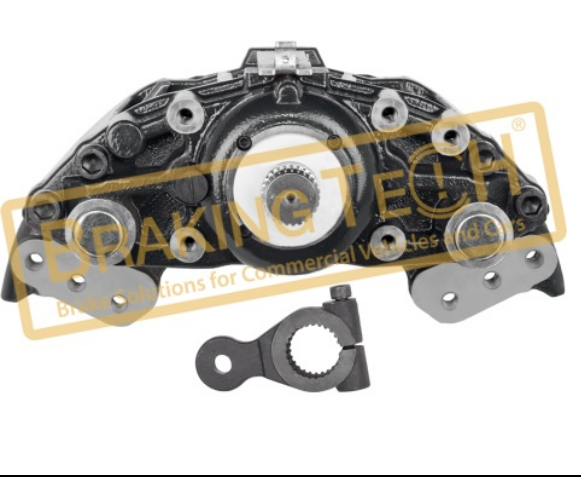

BTM0101129

Description :
Caliper Complete Meritor Front R/H(D3)
Application :
D3, Mercedes 403 Bus, LRG533, Reman. by BT
OEM No :
A0014204001