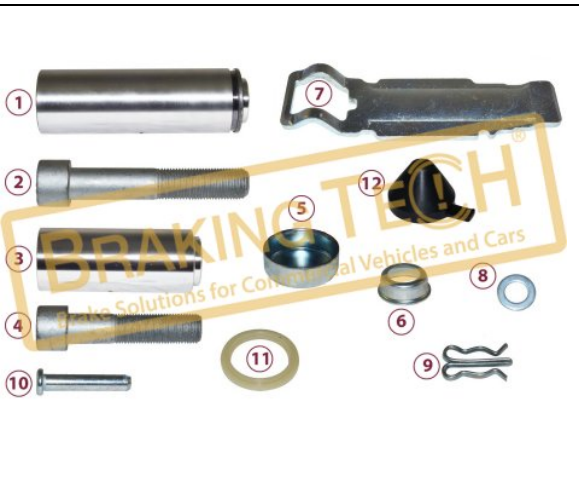

BTK10127

Description :
Caliper&Brake Pad Components

Application :
SN 7

OEM No :
K006018

No	BT No	Information
1	BTT6 x 1	Guide Pin Ø36x14mm
2	BTC3 x 1	Screw M16x1,5x85mm
3	BTT1 x 1	Guide Pin Ø32X80mm
4	BTC1 x 1	Screw M16X1,5X80mm
5	BTS9 x 1	Metal Tap Ø 40 / 14 mm
6	BTS2 x 1	Pin Cap
7	BTS6 x 1	Pad Retainer (20mm)
8	BTS8 x 1	Washer
9	BTS7 x 1	Cotter Pin
10	BTT83 x 1	Detent Pin
11	BTP24 x 1	Teflon Ring
12	BTK4 x 1	Rubber Cap (38mm)