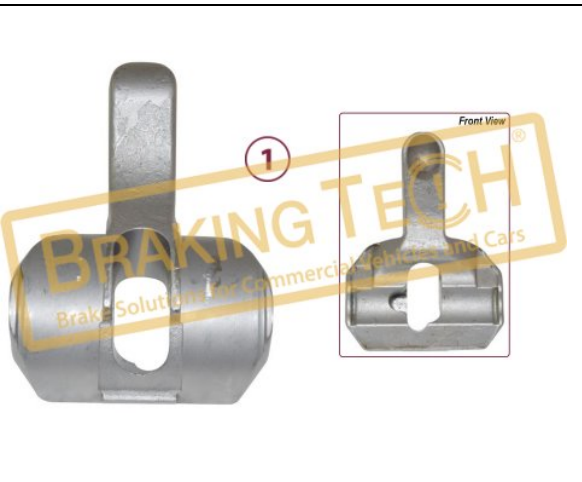

BTS50005

Description :
Caliper Lever

Application :
Gen1-2 DBT22LT SBS 2220

OEM No :
BrakingTech

No	BT No	Information
1	BTT243 x1	Lever