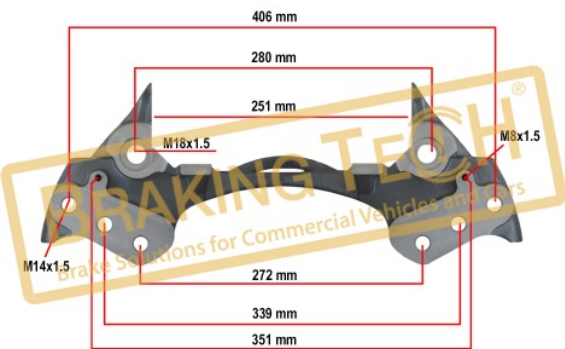

BTC010191

Description :
Caliper Carrier Meritor(D3)

Application :
Mercedes Omnibus 0350,0403,0404

OEM No :
BDA443