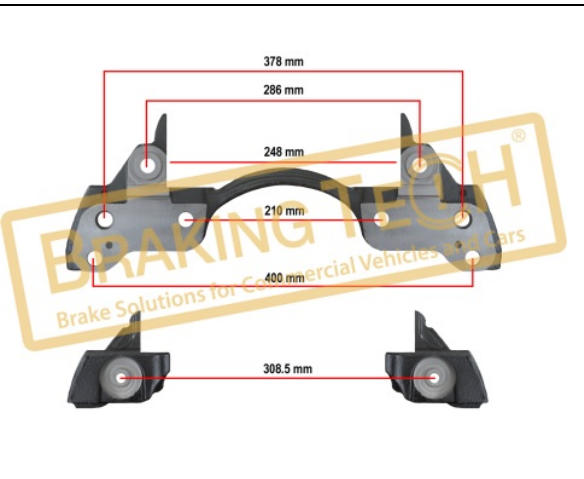

BTC0101108

Description :
Caliper Carrier Haldex(MODUL X)

Application : :
22.5" Rim,Saf,MODUL X GEN 2,Trailer Axle

OEM No :
90636, 92502