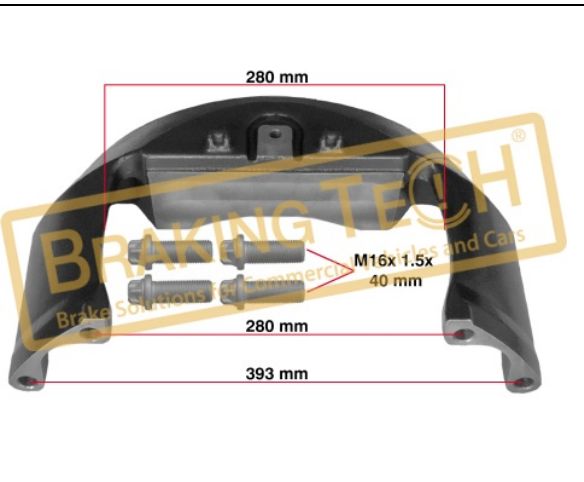

BTC0101131

Description :
 Caliper Carrier Meritor(D3)
Application :
 Renault Premium,Magnum
OEM No :
 68320814

BTC0101133

Description :
 Caliper Carrier Meritor Elsa2(Without Pin)
Application :
 Volvo City Bus,B7,B9,City Bus 5010
OEM No :
 BrakingTech