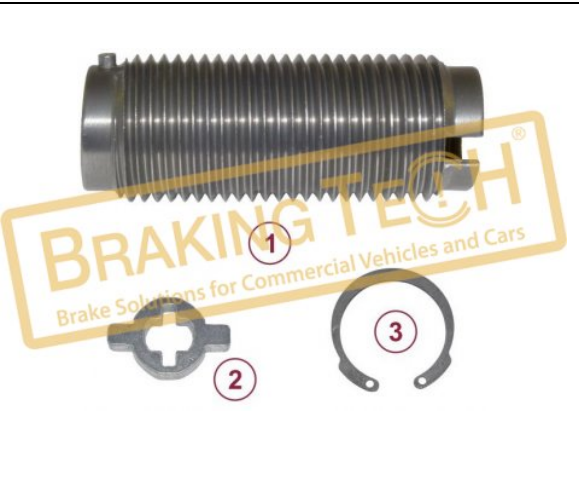

BTW30056

Description :
Caliper Calibration Bolt Kit (Left)

Application : :
RVI Midlum 14T, DAF LF55

OEM No :
BrakingTech

No	BT No	Information
1	BTT208 x 1	Calibration Bolt (Left)
2	BTT209 x 1	Locking Shim
3	BTSK9 x 1	Snap Ring