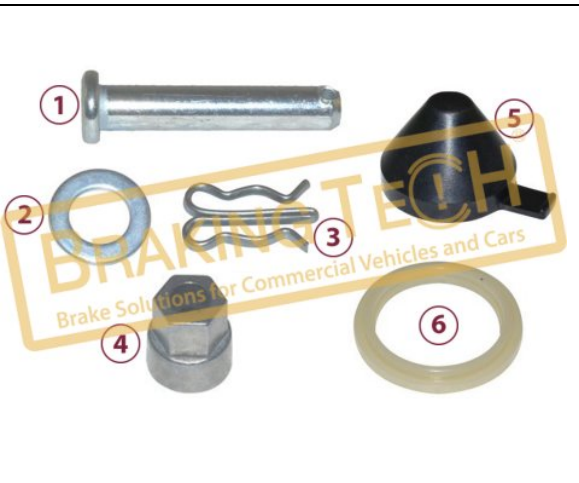

BTK10161

Description :
Adjuster Cap& Pin Repair Kit

Application : :
SN 6

OEM No :
1140875F

No	BT No	Information
1	BTT83 x 1	Detent Pin
2	BTS8 x 1	Washer
3	BTS7 x 1	Cotter Pin
4	BTT76 x 1	Calibration Loaf
5	BTK4 x 1	Rubber Cap (38mm)
6	BTP24 x 1	Teflon Ring