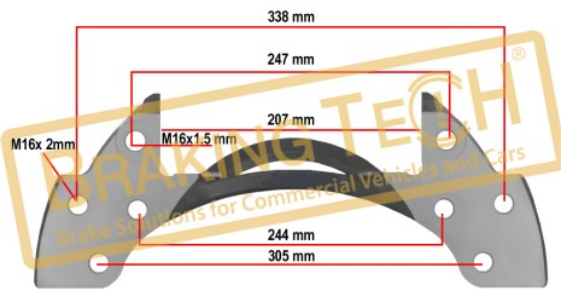

BTC0101111

Description :
Caliper Carrier Saddle(DX195)
Application :
ROR L M,T M Trailer Axle
OEM No :
MCK1185, 68323215