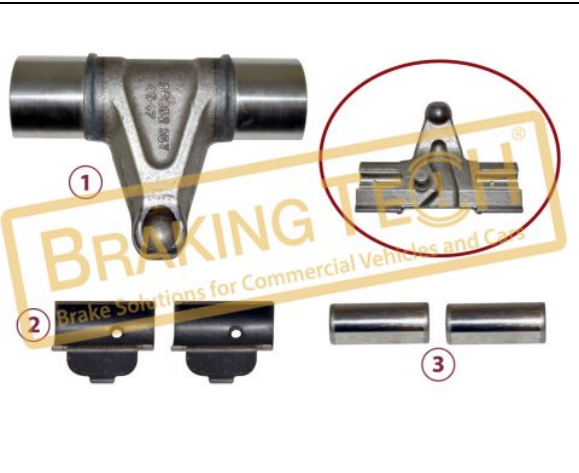

No	BT No	Information
1	BTT247 x 1	Lever 114mm(length)

BTM20128-02

Description :
 Caliper Lever (with Pin) NeW

Application :
 IVECO, Buses

OEM No :
 BrakingTech

No	BT No	Information
1	BTT237 x 1	Lever

BTM20129