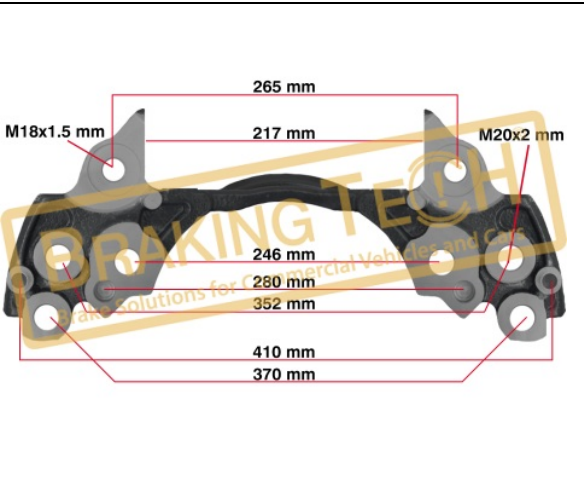

BTC0101131

Description :
 Caliper Carrier Meritor(D3)
Application :
 Renault Premium,Magnum
OEM No :
 68320814

BTC0101133

Description :
 Caliper Carrier Meritor Elsa2(Without Pin)
Application :
 Volvo City Bus,B7,B9,City Bus 5010
OEM No :
 BrakingTech