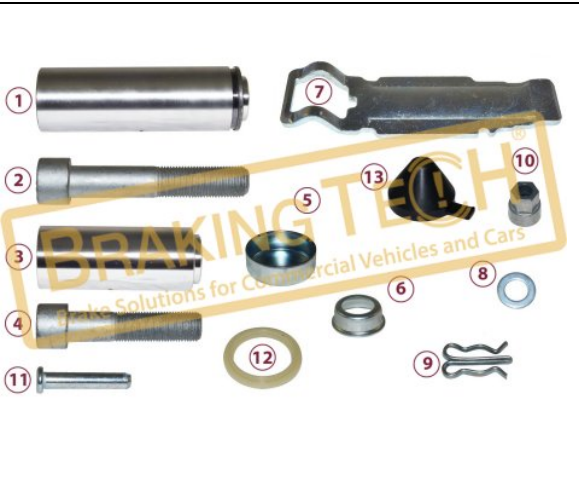

BTK10129

Description :
Caliper & Brake Pad Components

Application :
SN 6

OEM No :
K048278

No	BT No	Information
1	BTT6 x 1	Guide Pin Ø36x14mm
2	BTC3 x 1	Screw M16x1,5x85mm
3	BTT1 x 1	Guide Pin Ø32X80mm
4	BTC1 x 1	Screw M16X1,5X80mm
5	BTS9 x 1	Metal Tap Ø 40 / 14 mm
6	BTS2 x 1	Pin Tap
7	BTS6 x 1	Pad Retainer (20mm)
8	BTS8 x 1	Washer
9	BTS7 x 1	Cotter Pin
10	BTT76 x 1	Calibration Loaf
11	BTT83 x 1	Detent Pin
12	BTP24 x 1	Teflon Ring
13	BTK4 x 1	Rubber Tap (38mm)