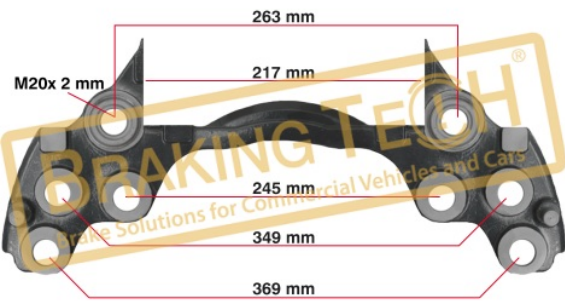

BTC0101214

Description :
Caliper Carrier Meritor L-R/H(C Duco)
Application :
VOLVO FL,FL6 H
OEM No :
68323539