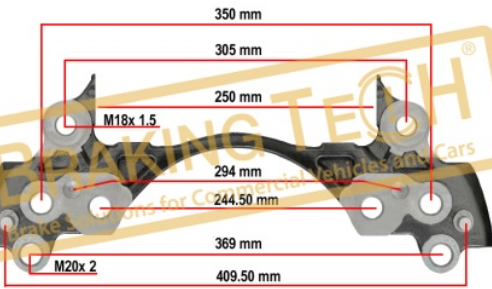

BTC0101106

Description :

Caliper Carrier Meritor(ELSA 225)

Application :

VOLVO (with Pin), RVI Magnum DXI

OEM No :

68325303, MCK1297, MCK1322, 85109886, 5001 866 384