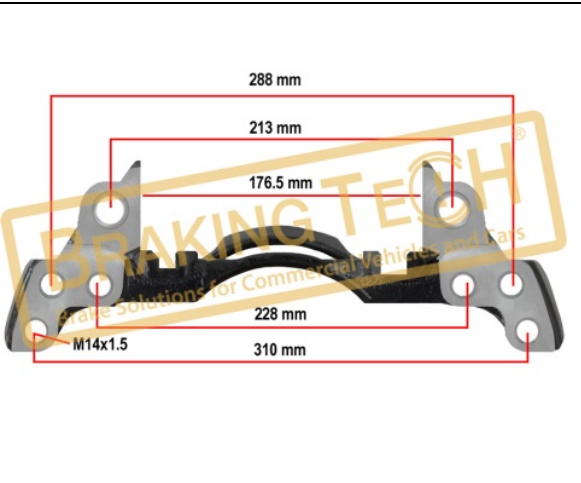

BTC010188

Description :
Caliper Carrier Wabco Right(Pan17.5)

Application :
DAF,IVECO,RVI,MAN,AVIA

OEM No :
81.50804.6355, 81.50804.6087 , 81.50804.6071, 81.50804.9071 , 81.50804.9087, 81.50804.6089, 1505372, 81.50804.6070, 81.50804.9070, 81.50804.6354, 81.50804.9088, 1505373, 40175050