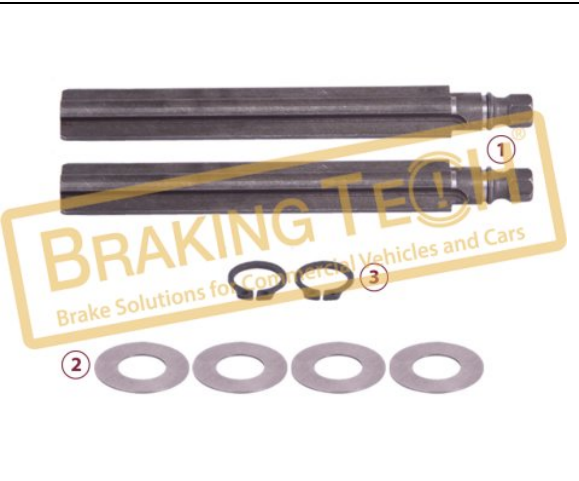

BTW30084-01

Description :
Caliper Lever Mechanism Repair Kit

Application : :
RVI Midlum 14T, DAF LF55

OEM No :
BrakingTech

No	BT No	Information
1	BTT379 x 2	Mechanism Pin
2	BTS106 x 4	Washer
3	BTSK19 x 2	Circlip