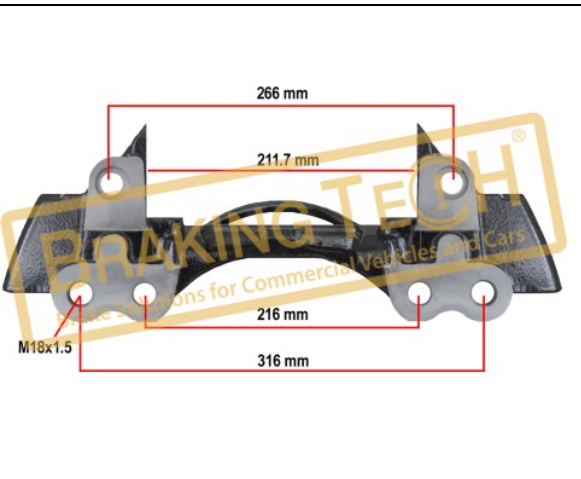

BTC0101100

Description :
Caliper Carrier Knorr (SK7)

Application :
Rim 22.5", SAF Axle

OEM No :
Z019050, K015308, 3 080 0059 00, 3 080 0060 00