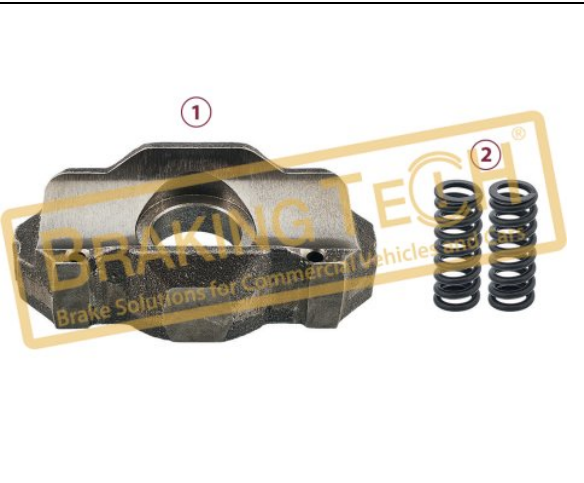

No	BT No	Information
1	BTT458 x 1	Complete Mechanism
2	BTY28 x 2	Spring

BTW30314

Description :
 Caliper Mechanism Body

Application : :
 VOLVO FL,RENAULT MIDLUM

OEM No :
 6403190380

No	BT No	Information
1	BTT459 x1	Bridge
2	BTY28 x 2	Spring