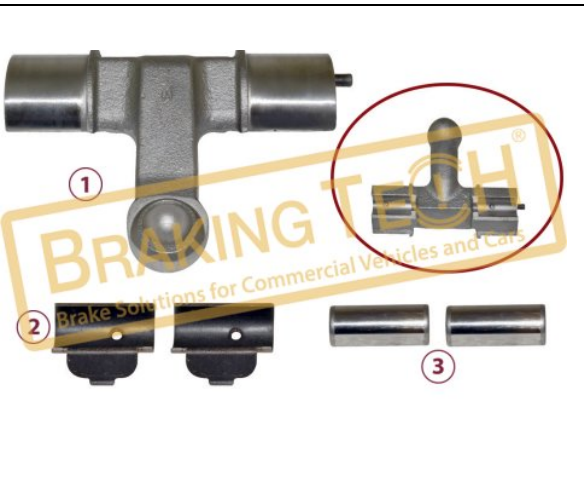

BTM20132

Description :
Caliper Lever (Left)

Application :
VOLVO FL,FL6 H

OEM No :
SerinFren

No	BT No	Information
1	BTT158 x 1	Lever
2	BTS40 x 2	Lever Bearing
3	BTT154 x 2	Pin