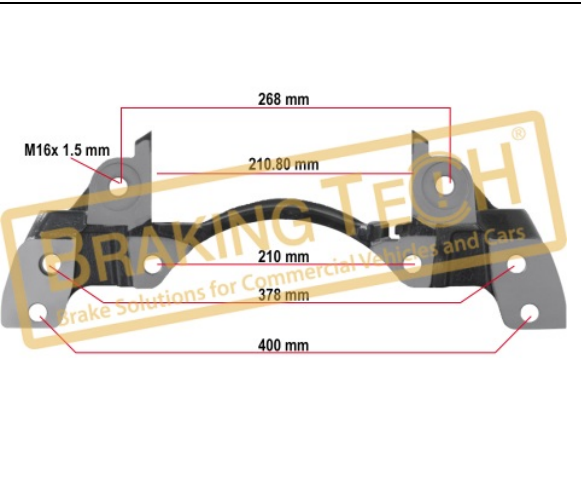

BTC010189

Description :
Caliper Carrier Wabco R/H(Pan22)

Application :
SMB,SAE,GIGANT,SAF

OEM No :
40 195 018 , 40 195 002, 3.080.0032.20, 3.080.0018.01, 14 174 168