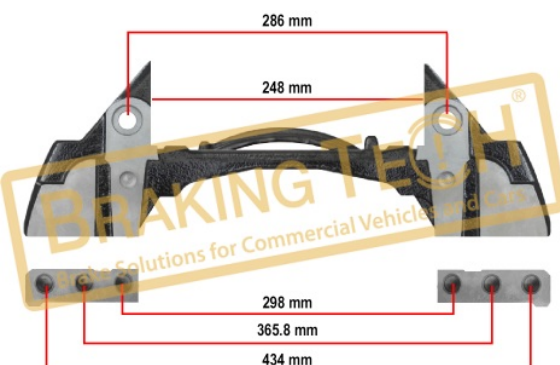

BTC0101990

Description :
Caliper Carrier Knorr(SN7)

Application :
SN7,BPW Axle 22,5

OEM No :
K004680, 2379696, 01.303.88.57.0