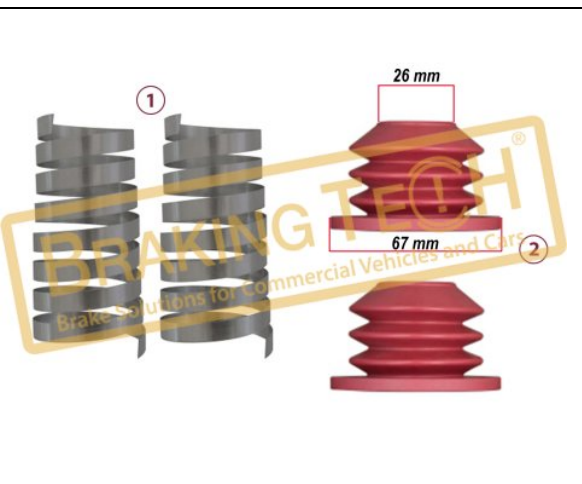

BTH90075

Description :
Boot & Spring Repair Kit

Application :
Haldex

OEM No :
BT Only

No	BT No	Information
1	BTY48 x 2	Protective Spring Ø67 mm
2	BTK168 x 2	Tappet Dust Cover Ø67 x ...