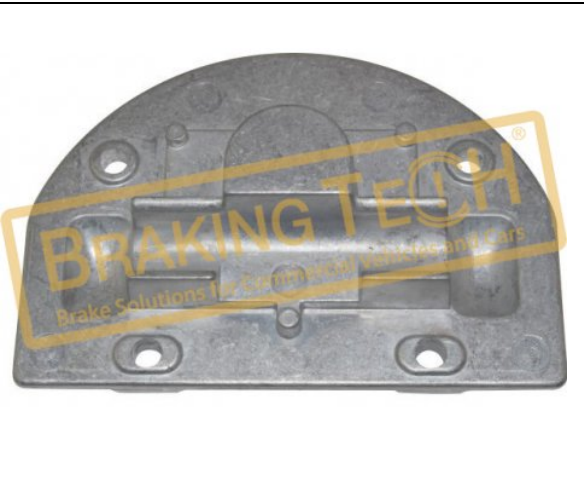

BTZ60013

Description :
Z-Cam Cover

Application :
MAN,DAF,BMC,DENNIS,RABA,IVECO,RENAULT,FO

OEM No :
1696449, 166062, 68191065, 5001 868 127,
3346423R1, 9C462213AA, 665145, 653996-7,
1694347, N2900000084, 5006 018 435,
A4027680

No	BT No	Information
1	BTT263 x 1	Cover