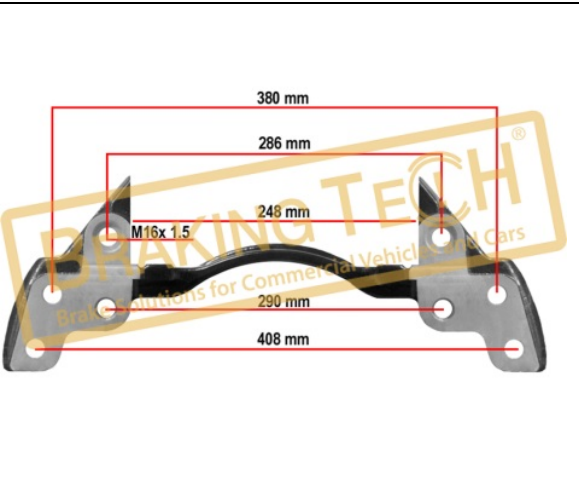

OEM No :
 MCK1185, 68323215

BTC0101112

Description :
 Caliper Carrier Knorr(SB7-SN7)

Application :
 MB BUS CONNECTO, ZF Axle 22.5", BMC Bus

OEM No :
 K001529, K001530, 0004213706, 0004213806

BTC0101113

Description :
 Caliper Carrier Maxx22T L/H