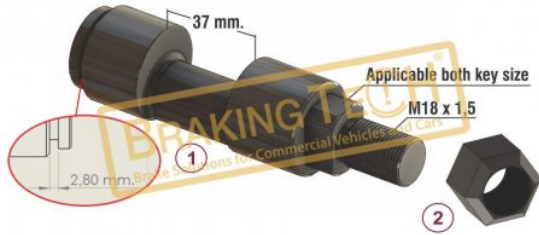

No	BT No	Information
1	BTT431 x1	Setting Shaft Ø35x135 mm ...
2	BTC46 x1	Nut's M18x1,5

Application :
Girling Type,Hand Brake

OEM No :
SP8570, SJ1032

BTG80002

Description :
Hand Brake Setting (Cam)

No	BT No	Information
1	BTT433-02 x1	Setting Shaft