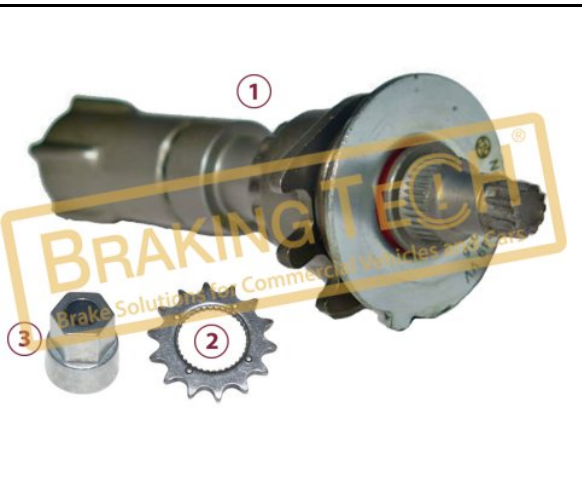

BTK10050-01

Description :
Caliper Adjusting Mechanism(SerinFren Design)

Application :
Knorr Calipers

OEM No :
SerinFren

No	BT No	Information
1	BTT68-03 x 1	Mechanism
2	BTT75 x 1	Mechanism Gear
3	BTT76 x 1	BreakAway Nut