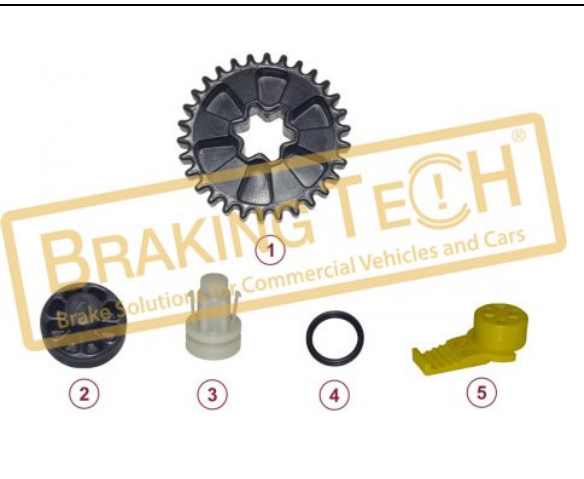

BTS50012

Description :
Caliper Plastic Caps Repair Kit

Application :
Modul T-HALDEX (SBS2220)

OEM No :
BrakingTech

No	BT No	Information
1	BTP40 x 1	Plastic Gear
2	BTP39 x 1	Plastic Tap
3	BTP41 x 1	Plastic Gear
4	BTP42 x 1	O-ring
5	BTP43 x 1	Plastic Tap