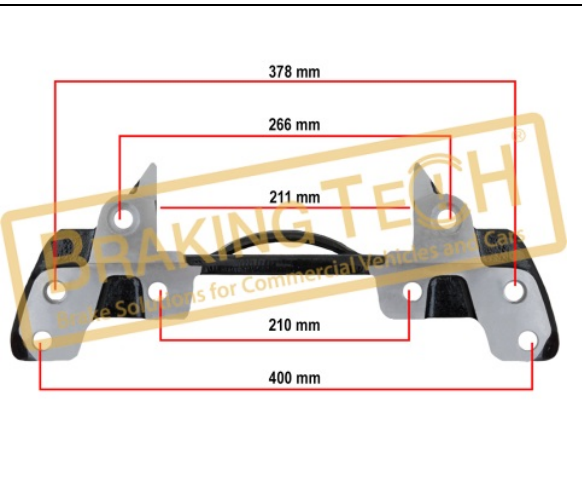

BTC010193

Description :
Caliper Carrier Knorr(SK7)

Application : :

SAF Trailer Axle,SCHMITZ,BPW Axle

OEM No :

K004099, 3 080 0054 01, 3 080 0055 01, 212600, Z012024, 3080008421, K013874