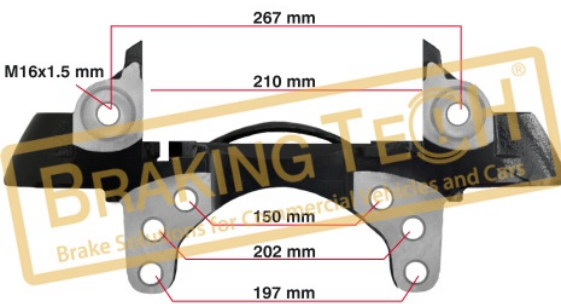

Application :
 Saf Axle Jumbo

OEM No :
 6401957406

BTC0101113

Description :
 Caliper Carrier Maxx22T L/H

Application :
 SCHMITZ Axles SCB430W1,D3-6K25

OEM No :
 6402227406

BTC0101114

Description :
 Caliper Carrier Maxx22T R/H