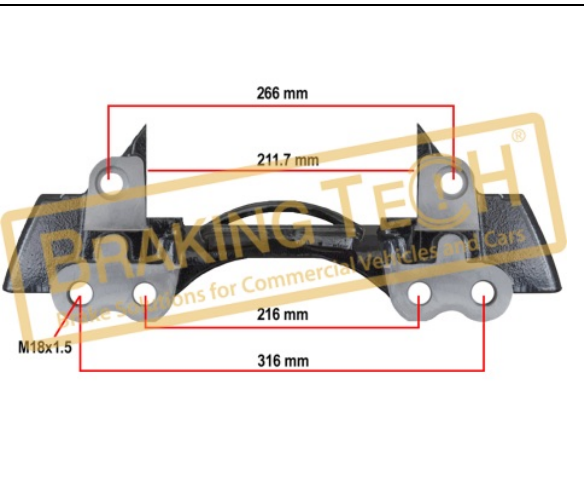

BTC0101100

Description :
 Caliper Carrier Knorr(SK7)

Application :
 Rim 22.5",SAF Axle

OEM No :
 Z019050, K015308, 3 080 0059 00, 3 080 0060 00

BTC0101102

Description :
 Caliper Carrier Knorr(SB6-SN6)

Application : :
 BPW Axle,OTOKAR BUS