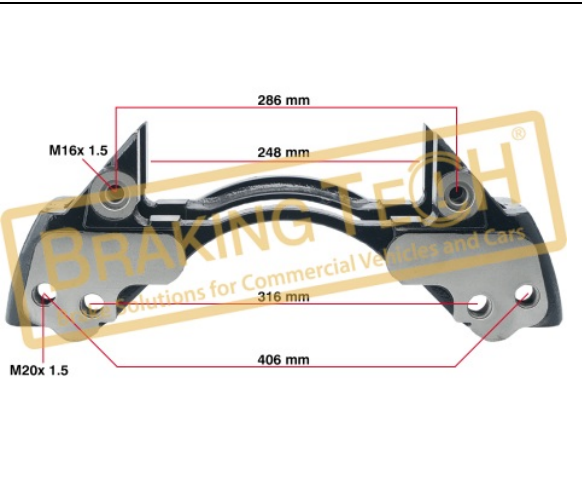

BTC010199

Description :
Caliper Carrier Knorr(SB7-SN7)

Application :
ZF Axle, MB, BMC Bus, 22.5"

OEM No :
K001502, K000682, I1189250061, I1304010061, 0501214701, 050 121 0163