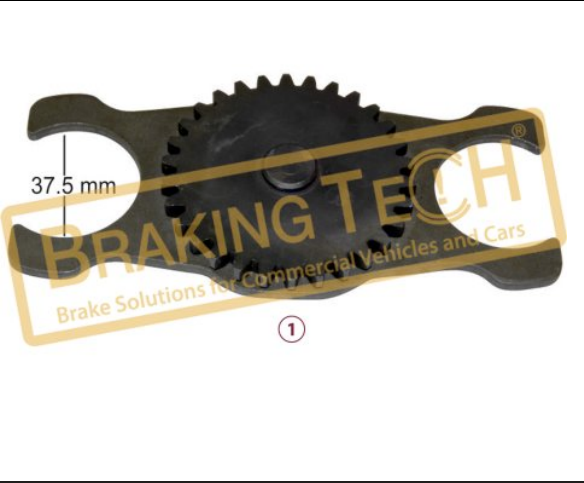

BTM20095

Description :
Caliper Adjusting Gear Sheet (37,5mm)

No	BT No	Information
1	BTT127 x1	Adjusting Gear Sheet

Application :
R.V.I.,IRISBUS,VAN HOOL,MAN

OEM No :
SerinFren