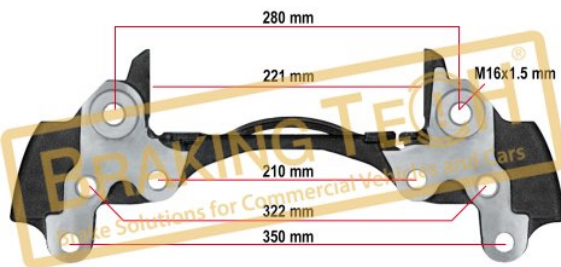

BTC0101122

Description :
Caliper Carrier Maxx22 Arocs(Rear/Right)

Application : :
MAXX22,MAXX22L,MB Type

OEM No :
640 915 745 4, 000 423 2206, A0004232206