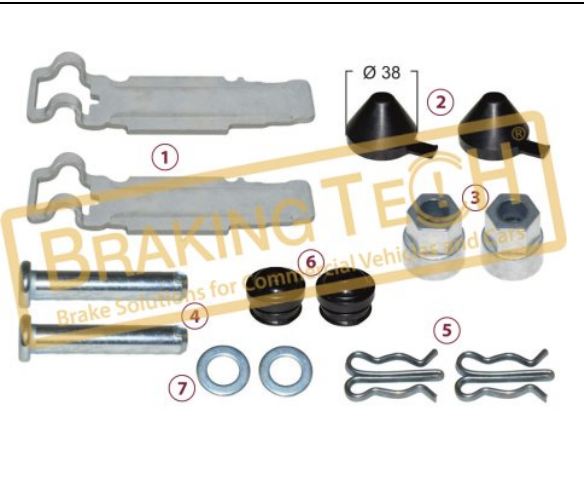

BTK10238

Description :
Caliper Brake Pad Retainer Set (25mm)

Application :
SB 7, SN 7

OEM No :
SerinFren

No	BT No	Information
1	BTS82 x 2	Pad Retainer (25mm)
2	BTK4 x 2	Rubber Cap (Ø38mm)
3	BTT76 x 2	Calibration Loaf
4	BTT83 x 2	Detent Pin
5	BTS7 x 2	Cotter Pin
6	BTK6 x 2	Rubber Tap
7	BTS8 x 2	Washer