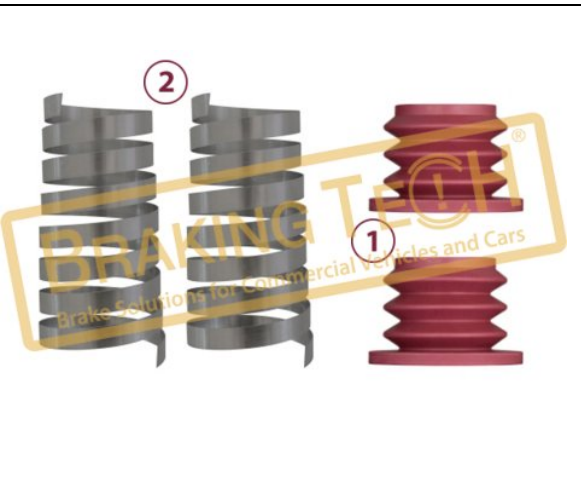

BTH90019

Description :
Caliper Dust Cover&Spring Repair Kit

Application ::
MARK II-III (2-3) Type

OEM No :
BrakingTech

No	BT No	Information
1	BTK112 x 2	Tappet Dust Cover 78,5mm
2	BTY32 x 2	Protection Spring