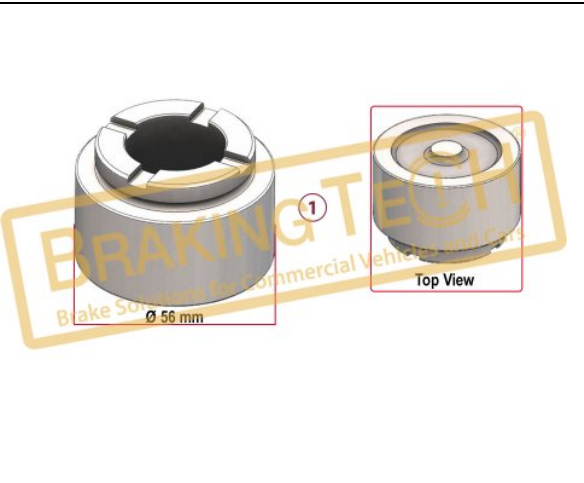

BTG80107

Description :
Caliper Piston

No	BT No	Information
1	BTT402 x 1	Piston 56x36mm

Application : :
Lucas Girling
OEM No :
8121323