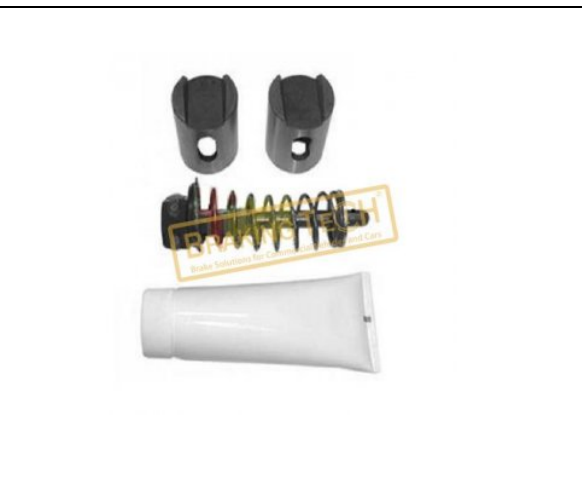

BTI71675

Description :

Brake Repair Kit

Application :

EUROCARGO

OEM No :

8124814