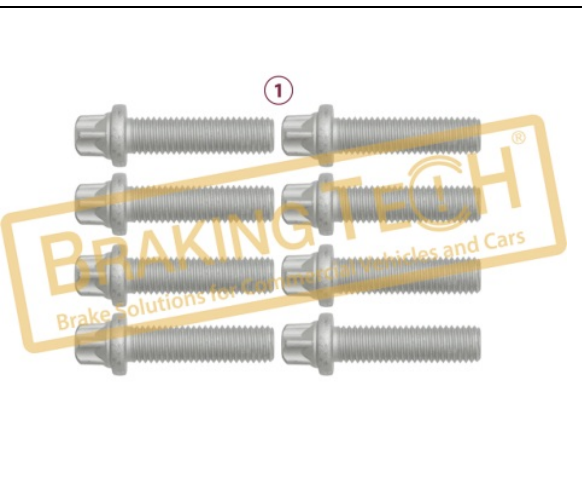

BTC0101926

Description :
Caliper Cover Bolt Kit

No	BT No	Information
1	BTC99 x 8	Bolt M14 x 2 x 52 mm

Application : :

SB Series

OEM No :

SerinFren