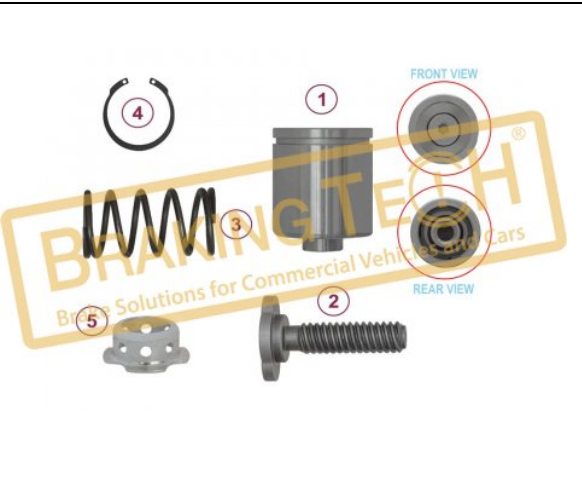

BTG80031-01

Description :
Caliper Piston Complete

Application :
IVECO Eurocargo, Meritor

OEM No :
SJ1215, 93161040

No	BT No	Information
1	BTT367-01 x 1	Caliper Piston Ø60x 63.5 ...
2	BTT448 x 1	Adjusting Bolt Ø 65 mm
3	BTY47 x 1	Spring
4	BTSK15 x 1	Circlip
5	BTS147 x 1	Metal Housing Ø 60mm