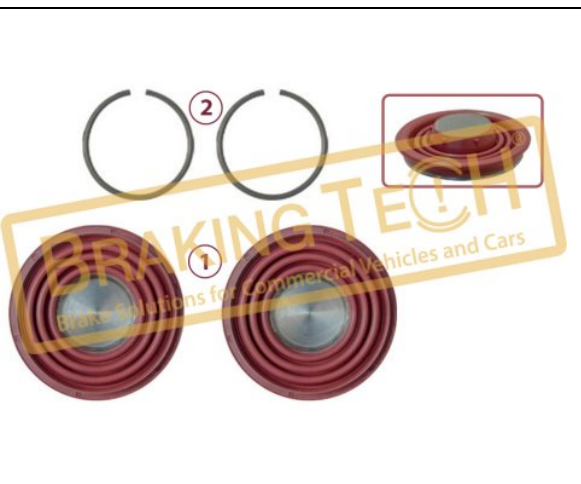

BTK10209

Description :
Caliper Tappet Repair Kit

Application ::
SL7 Series

OEM No :
BrakingTech

No	BT No	Information
1	BTTK85 x 2	Tappet&Boot
2	BTSK10 x 2	Circlip