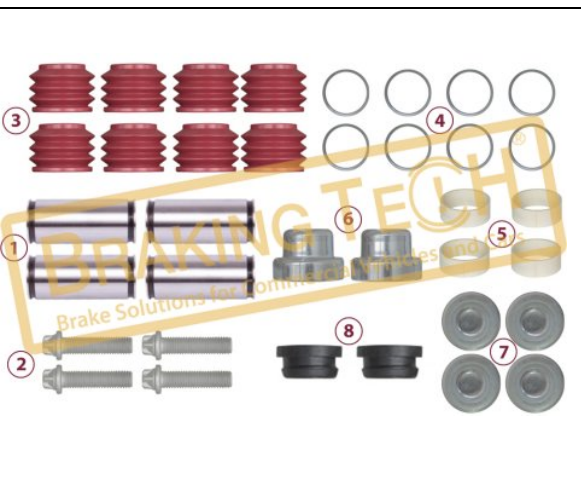

BTH90036

Description :

Caliper Repair Kit

Application :

MARK IV (4) Type

OEM No :

89541, SMB M91002602, Fruehauf CF104124

No	BT No	Information
1	BTT327 x 4	Guide Pin Ø35 x 70mm
2	BTC70 x 4	Guide Pin Bolt M14 x2 x 5 ...
3	BTK113 x 8	Guide Pin Dust Cover
4	BTS80 x 8	Dust Cover Retainer Ø39, ...
5	BTB27 x 4	Guide Pin Bush(New)
6	BTS86 x 2	Steel Cap Ø57,5 x 40,5mm
7	BTS81-01 x 4	Steel Cap Ø56 x 12,5mm
8	BTP52 x 2	Plug