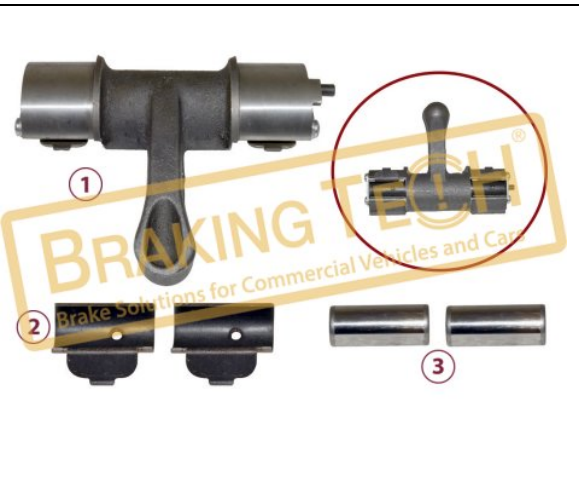

BTM20134

Description :
Caliper Lever (Left)

Application :
MAN, Volvo, RVI, ROR, IRISBUS

OEM No :
CMSK.5.14

No	BT No	Information
1	BTT160 x 1	Lever
2	BTS40 x 2	Lever Bearing
3	BTT154 x 2	Pin