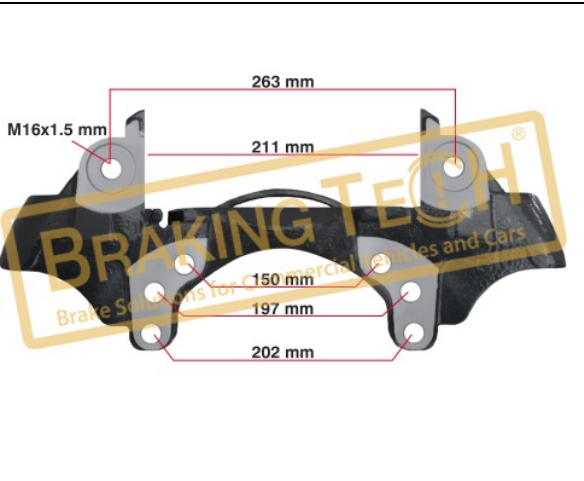

Application :
 VALX Axle 22.5"

OEM No :
 6402250310, SCB1035095, 1063037

BTC0101219

Description :
 Caliper Carrier Wabco Pan22(L/H)

Application :
 VALX Axle 22.5"

OEM No :
 6402250300, SCB1035094, 1063036

BTC010187