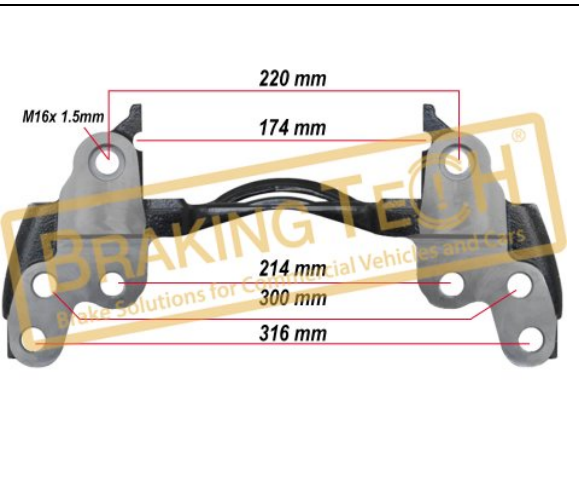

BTC0101110

Description :
Caliper Carrier Knorr(SN5)

Application :
MB ATEGO, SCANIA, Schwarzmüller, RVI

OEM No :
K001927, 2121599, MB 000 421 3006, 5021171 539, 106822