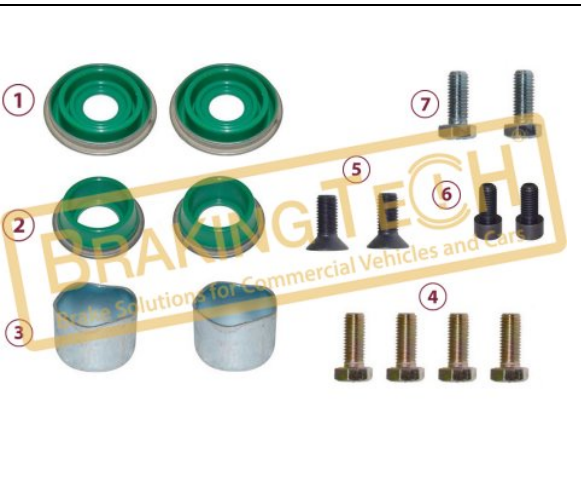

BTM20308

Description :
Caliper Repair Kit(DX175)

Application :
DX175

No	BT No	Information
1	BTK103 x 2	Boot
2	BTK104 x 2	Boot
3	BTS69 x 2	Metal Tap Ø37 x 25 mm
4	BTC57 x 4	Screw M10 x 1,5 x 25 mm
5	BTC58 x 2	Screw M8 x 1,25 x 16 mm
6	BTC56 x 2	Screw M10 x 1,5 x 20 mm
7	BTC55 x 2	Screw M8 x 1,25 x 20 mm