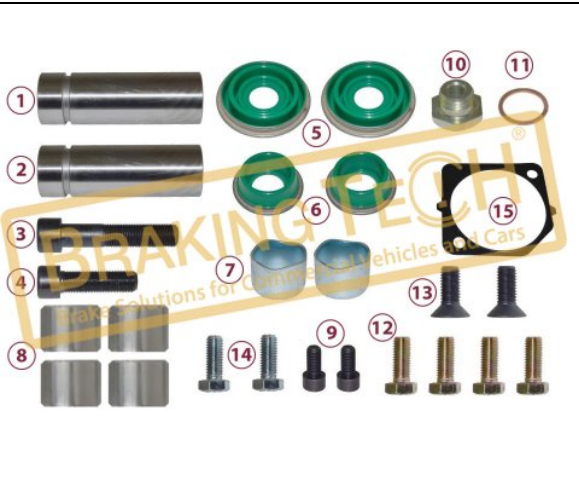

BTM20235

Description :
Caliper Repair Kit (DX175)

Application :
AUTODROMO BUS

OEM No :
MCK1170

No	BT No	Information	No	BT No	Information
1	BTT504 x 1	Guide Pin (Duct Deep 64mm ...	14	BTC55 x 2	Screw M8x 1.25x 20mm
2	BTT505 x 1	Guide Pin (Duct Deep 44mm ...	15	BTC11 x 1	Gasket
3	BTC52 x 1	Screw M14 x 1,5 x 70 mm			
4	BTC53 x 1	Screw M14 x 1,5 x 50 mm			
5	BTK103 x 2	Boot			
6	BTK104 x 2	Boot			
7	BTS69 x 2	Metal Tap Ø37 x 25 mm			
8	BTB24 x 4	Bush Ø32 x Ø28 x 24,8 m ...			
9	BTC58 x 2	Screw M8x 1,25x 16mm			
10	BTC54 x 1	Plug Bolt			
11	BTS70 x 1	Washer Ø19/Ø13 mm			
12	BTC57 x 4	Screw M10x 1,5x 25mm			
13	BTC56 x 2	Screw M10x 1,5x 20mm