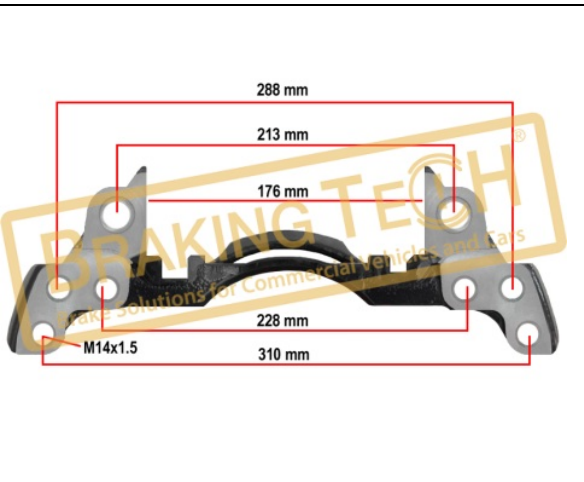

Application :
 VALX Axle 22.5"

OEM No :
 6402250310, SCB1035095, 1063037

BTC0101219

Description :
 Caliper Carrier Wabco Pan22(L/H)

Application :
 VALX Axle 22.5"

OEM No :
 6402250300, SCB1035094, 1063036

BTC010187