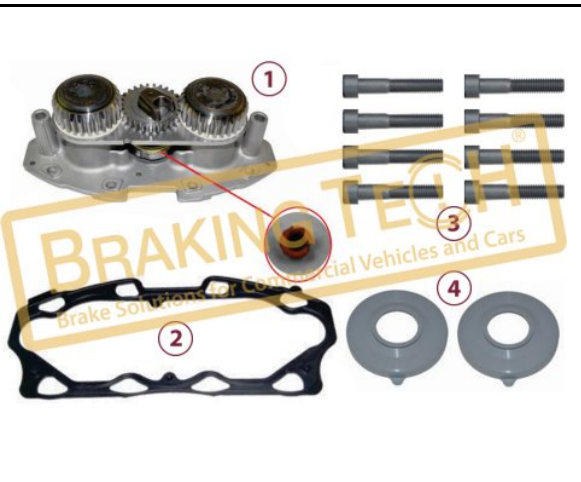

BTM20056

Description :
Caliper Calibration Mechanism Complete (Center Bushing Type)

Application :
Volvo, Renault, ROR L M, T M Series

OEM No :
SerinFren

No	BT No	Information
1	BTT106-01 x1	Aluminium Cap (with BTB25 ...)
2	BTK37 x1	Gasket
3	BTC20 x8	Screw M8X1.25X45mm
4	BTK34 x2	Dust Cover