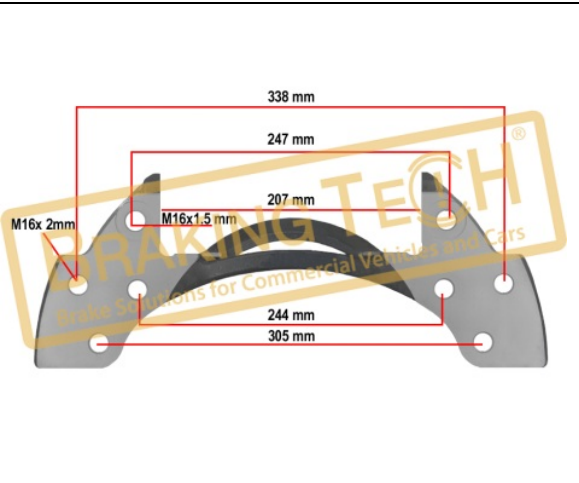

BTC0101111

Description :
Caliper Carrier Saddle(DX195)

Application :
ROR L, M, T M Trailer Axle

OEM No :
MCK1185, 68323215