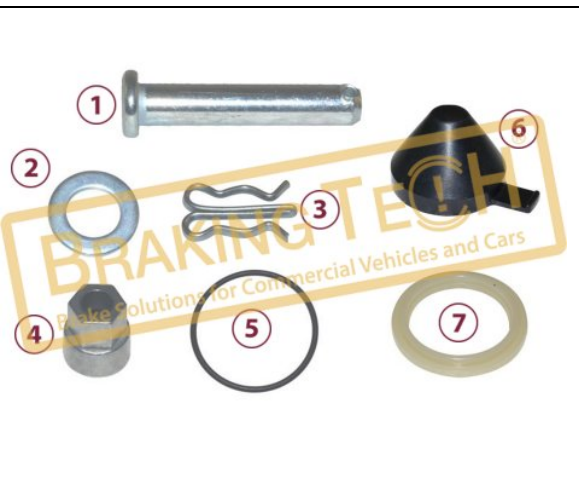

BTK10160

Description :
Adjuster Cap Service Kit

Application : :
SB 6, SB 7, SN 6

OEM No :
1140699F

No	BT No	Information
1	BTT83 x 1	Detent Pin
2	BTS8 x 1	Washer
3	BTS7 x 1	Cotter Pin
4	BTT76 x 1	Calibration Loaf
5	BTK9 x 1	O-Ring
6	BTK4 x 1	Rubber Cap (38mm)
7	BTP24 x 1	Teflon Ring