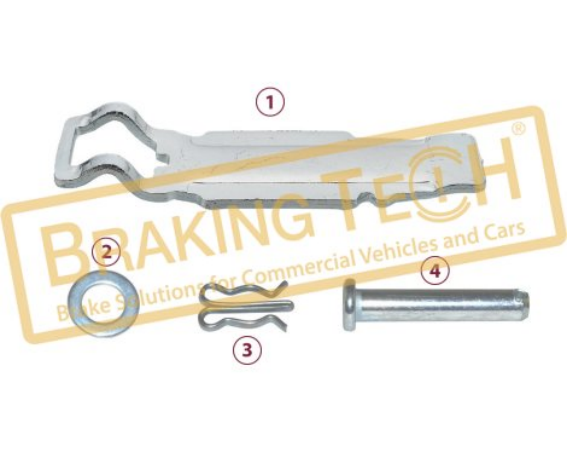

BTK10158

Description :
Caliper Brake Pad Retainer Repair Kit

Application :
MAN, MB, DAF, RENAULT, IVECO, SCHMITZ, FRUEHAUF

OEM No :
K000129, 6274200186, 0004202482, I119712004,
I130679004, I1197120061, 0004202682,
85317002600

No	BT No	Information
1	BTS6 x 1	Pad Retainer 20 mm
2	BTS8 x 1	Washer
3	BTS7 x 1	Cotter Pin
4	BTT83 x 1	Detent Pin