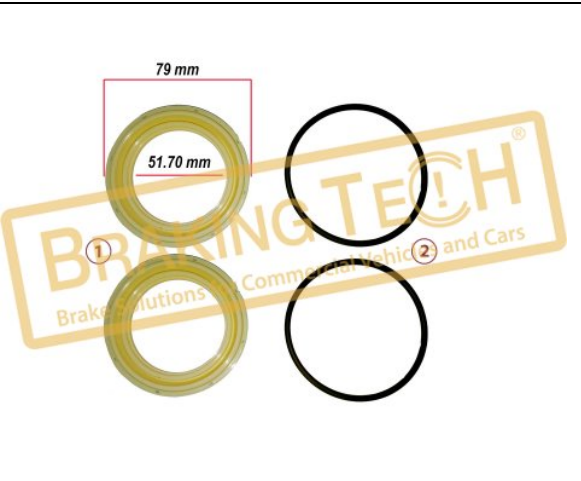

BTG80084-01

Description :
Caliper Piston Seal Repair Kit

Application : :
Knorr Hydraulic,Land Rover,Steyr 12M18

OEM No :
352780

No	BT No	Information
1	BTK185 x2	Seal 51,70
2	BTK186 x2	Square Ring 70x3