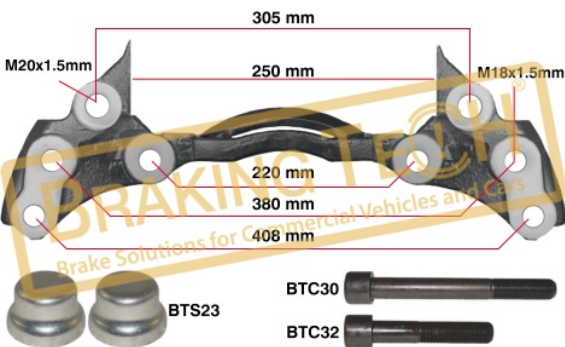

BTC0101216

Description :
Caliper Carrier Meritor(Elsa)
Application :
MAN,Volvo,RVI,ROR,IRISBUS,ZF Axle 22.5"
OEM No :
BDA445, 81.50802.6015, 5001 019 718, 0501211882, 68321617