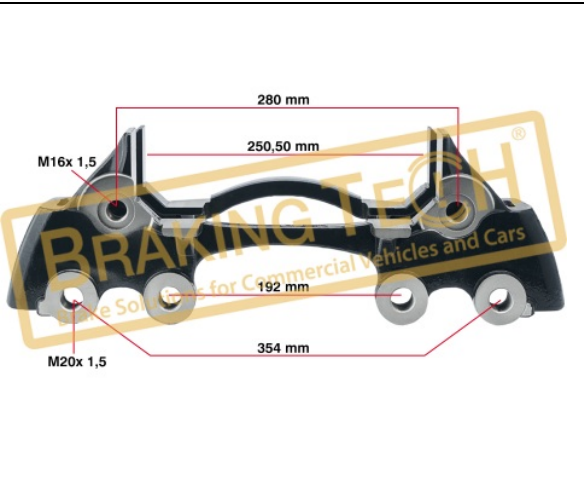

BTC0101131

Description :
 Caliper Carrier Meritor(D3)
Application :
 Renault Premium,Magnum
OEM No :
 68320814

BTC0101133

Description :
 Caliper Carrier Meritor Elsa2(Without Pin)
Application :
 Volvo City Bus,B7,B9,City Bus 5010
OEM No :
 BrakingTech