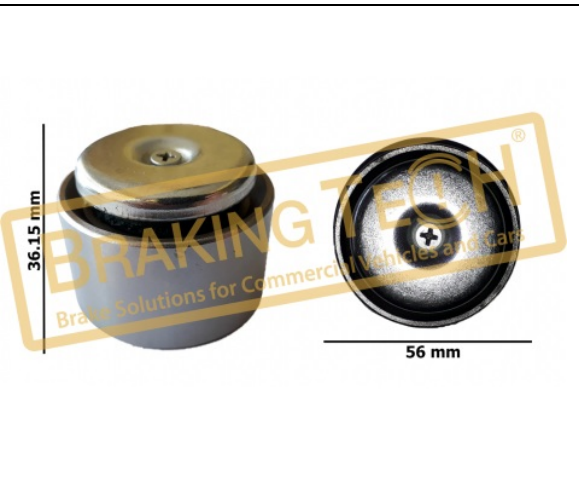

Application : :
 IVECO DAILY,Bosch

OEM No :
 42554758, 42554759, 504120969

BTI72729

Description :
 Caliper Piston

Application : :
 DAILY IVECO

OEM No :
 42555884

No	BT No	Information
1	BTI72729 x1	Piston 45.99mm - 58.32mm ...